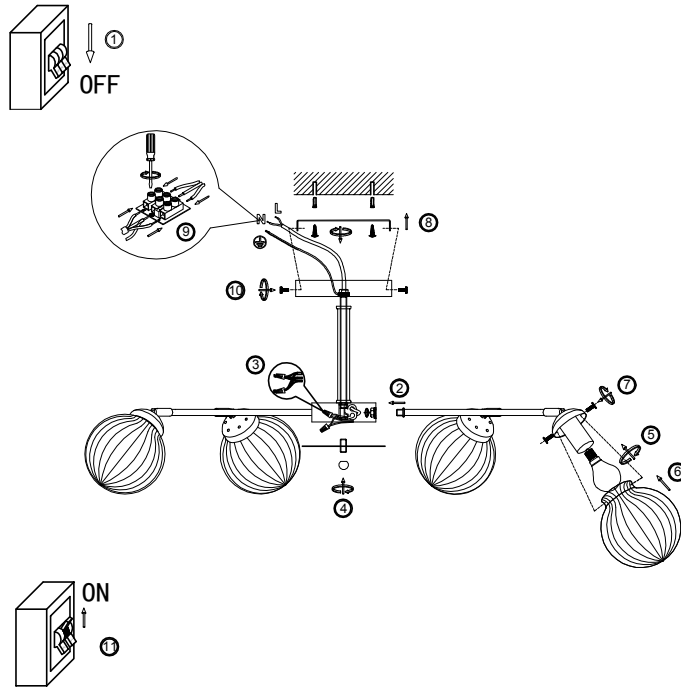

FREYA
TRADITION OF QUALITY

Instruction

FR5041PL-08BS

8 x E14 (40W)

Model: FR5041PL-08BS
Collection: Modern
Series: Daisy

Ceiling Lamps