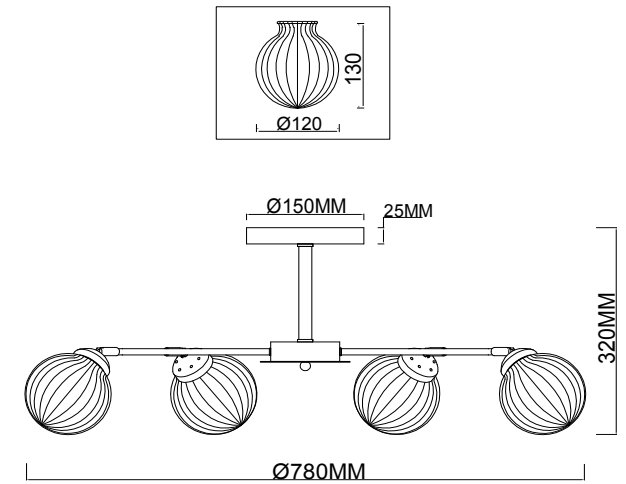

FREYA
TRADITION OF QUALITY

Instruction

FR5041PL-08BS

8 x E14 (40W)

Model: FR5041PL-08BS
Collection: Modern
Series: Daisy

Ceiling Lamps