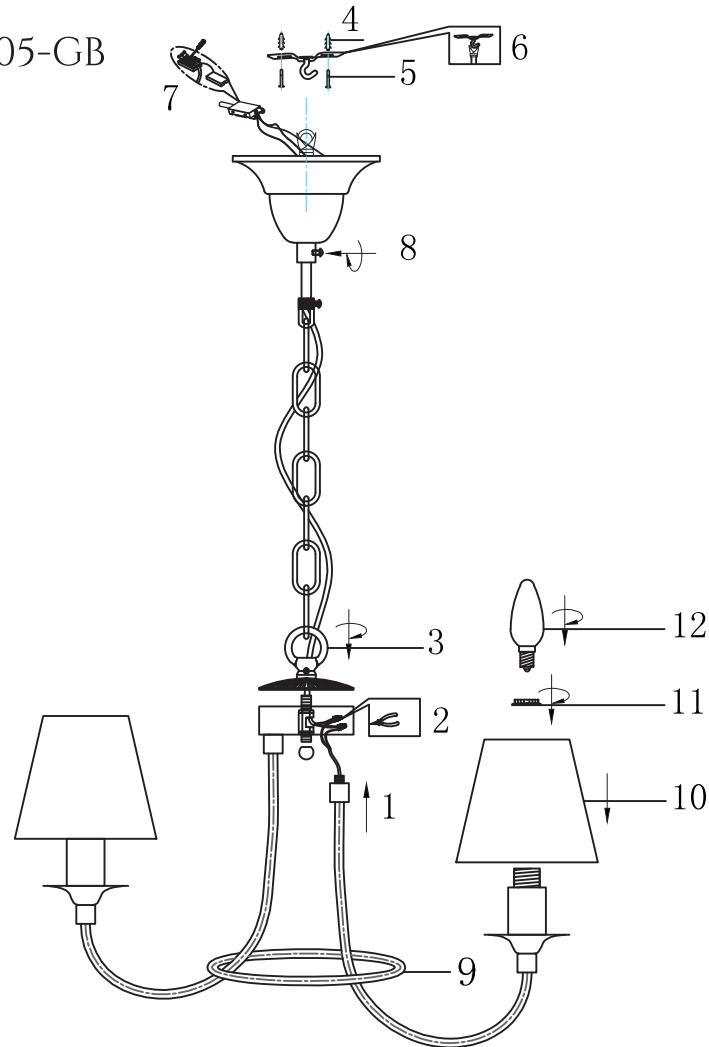

FREYA
TRADITION OF QUALITY

INSTRUCTION

MODEL: FR4402-PL-05-GB
CHANDELIER

5 X E14 (60W)

FREYA-LIGHT.COM