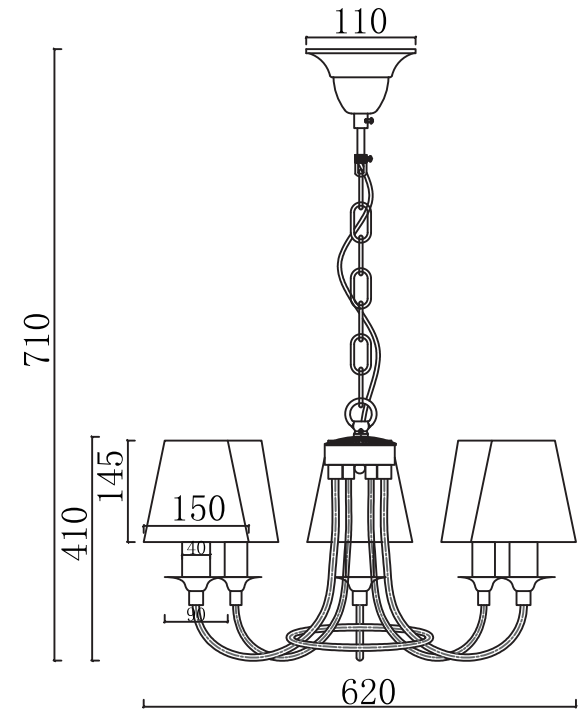

FREYA
TRADITION OF QUALITY

INSTRUCTION

MODEL: FR4402-PL-05-GB
CHANDELIER

5 X E14 (60W)

FREYA-LIGHT.COM