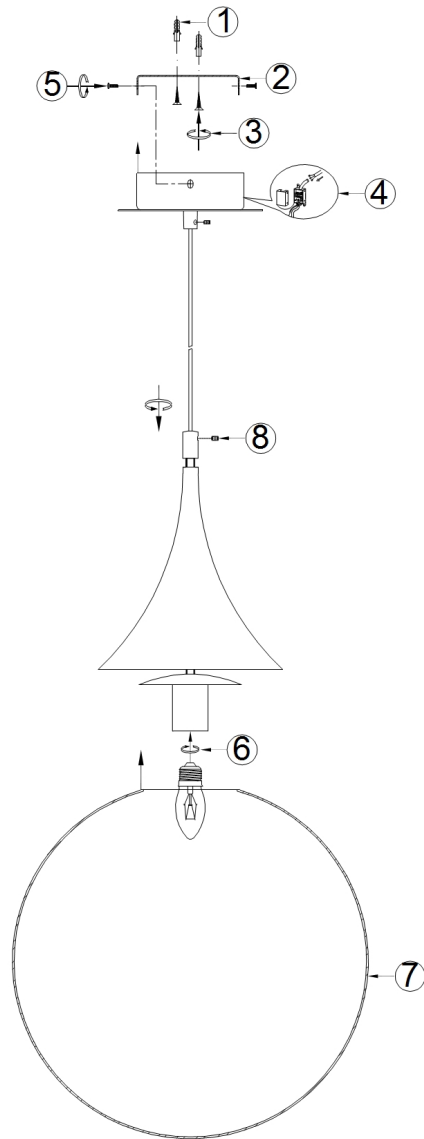

Instruction

Collection: PENDANT
Series: DEWDROP
Model: P225-PL-400-N
Ceiling

- Ceiling

1 x E27 (8W)

MAYTONI
DECORATIVE LIGHTING

www.maytoni.de