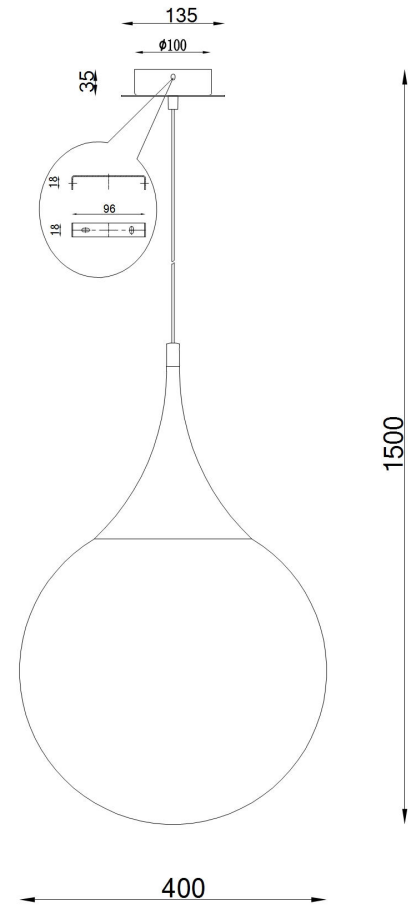

Instruction

Collection: PENDANT
Series: DEWDROP
Model: P225-PL-400-N
Ceiling

- Ceiling

1 x E27 (8W)

MAYTONI
DECORATIVE LIGHTING

www.maytoni.de