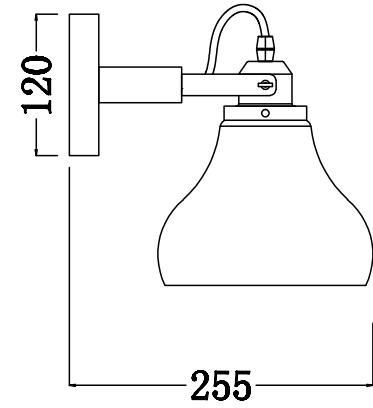

# INSTRUCTION

**MODEL:** FR4171-WL-01-B  
SCONCE

1 X E27 (60W)

FREYA-LIGHT.COM