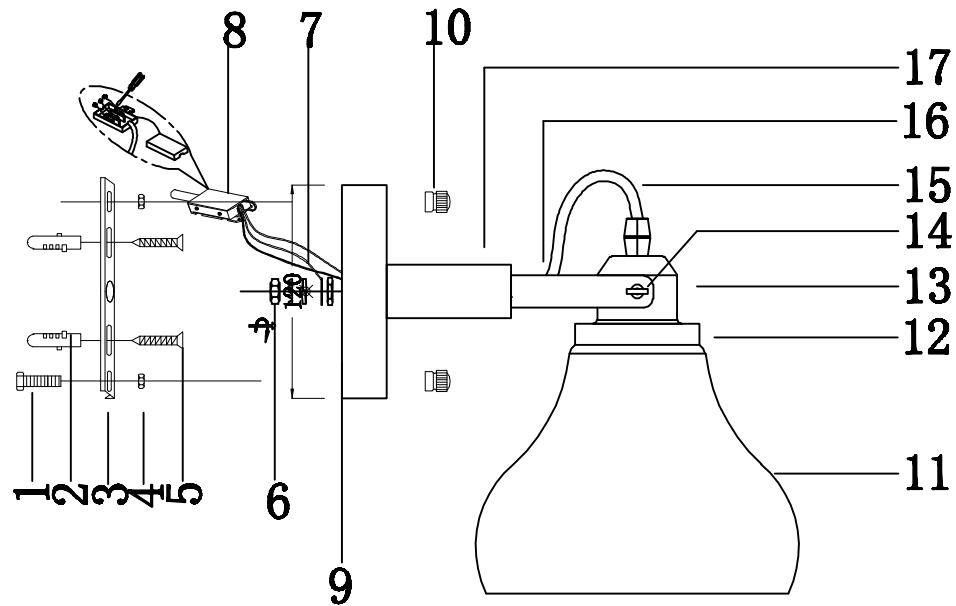

# INSTRUCTION

**MODEL:** FR4171-WL-01-B  
SCONCE

1 X E27 (60W)

FREYA-LIGHT.COM