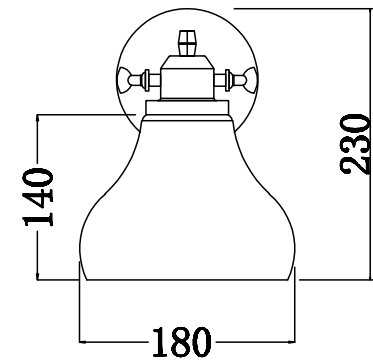

# INSTRUCTION

**MODEL:** FR4171-WL-01-B  
SCONCE

1 X E27 (60W)

FREYA-LIGHT.COM