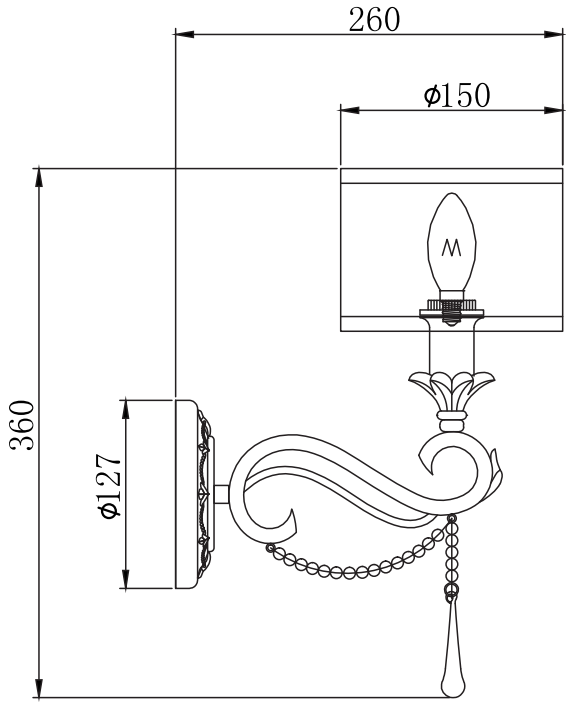

Instruction

Collection: House
Series: Fiore
Model: H235-01-G
Wall-mounted

A=1
B=1

– Wall-mounted

1 x E14 (40w)

MAYTONI
DECORATIVE LIGHTING

www.maytoni.de