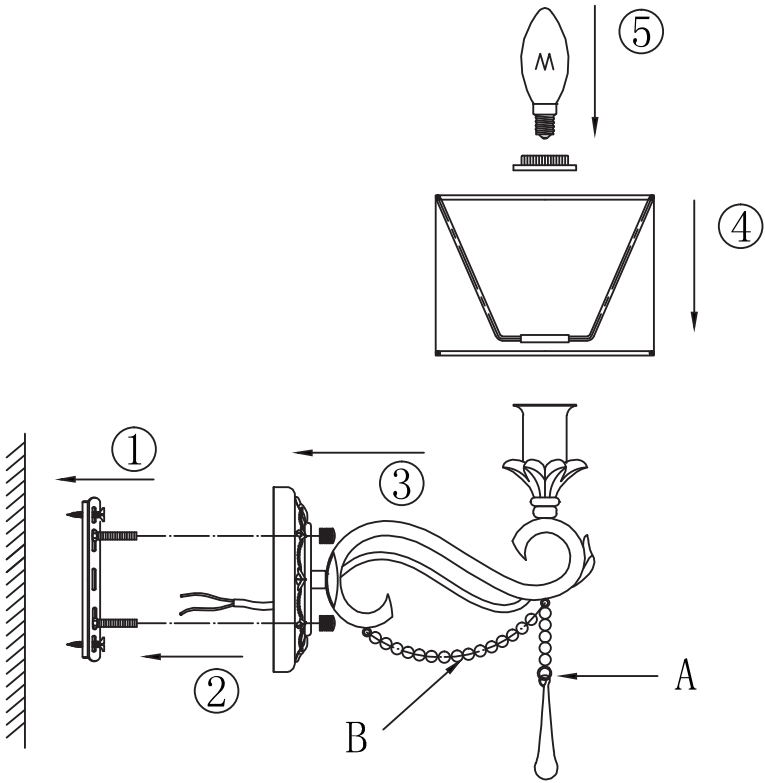

Instruction

Collection: House
Series: Fiore
Model: H235-01-G
Wall-mounted

A=1
B=1

– Wall-mounted

1 x E14 (40w)

MAYTONI
DECORATIVE LIGHTING

www.maytoni.de