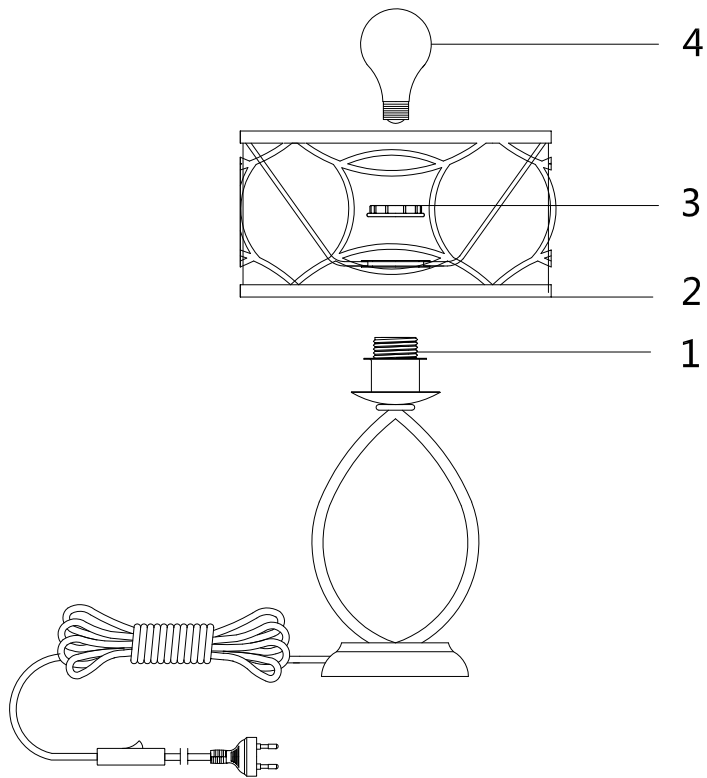

# Instruction

H310-11-G

1 x E27 (60W)

Model: H310-11-G  
Collection: House  
Series: Fibi

Table Lamps