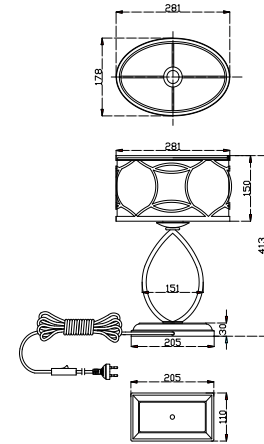

# Instruction

H310-11-G

1 x E27 (60W)

Model: H310-11-G  
Collection: House  
Series: Fibi

Table Lamps