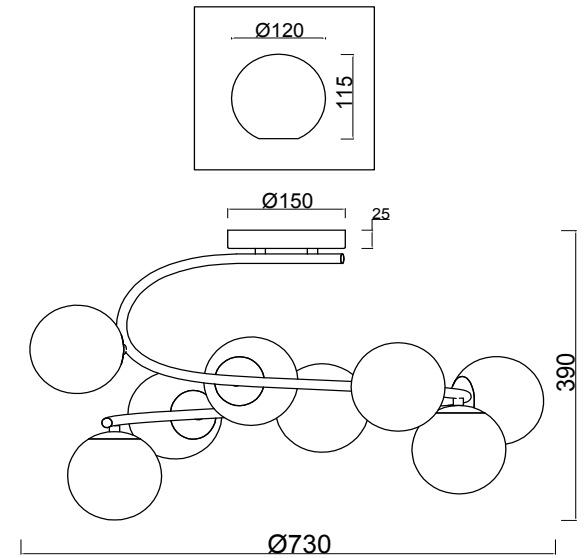

FREYA
TRADITION OF QUALITY

Instruction

FR5013PL-08CH

8 x E14 (40W)

Model: FR5013PL-08CH
Collection: Modern
Series: Ivonne

Ceiling Lamps