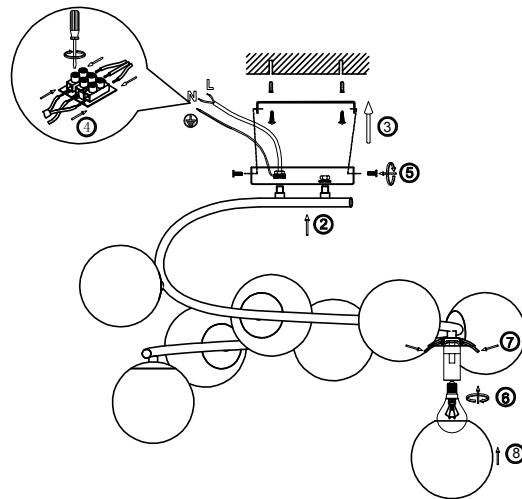

FREYA
TRADITION OF QUALITY

Instruction

FR5013PL-08CH

8 x E14 (40W)

Model: FR5013PL-08CH
Collection: Modern
Series: Ivonne

Ceiling Lamps