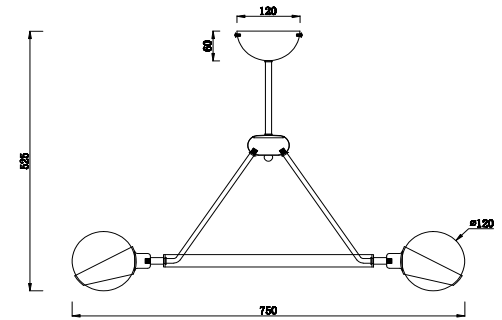

FREYA
TRADITION OF QUALITY

Instruction

FR5009PL-08B

8 x E14 (60W)

Model: FR5009PL-08B

Series: Silvia

Ceiling Lamps