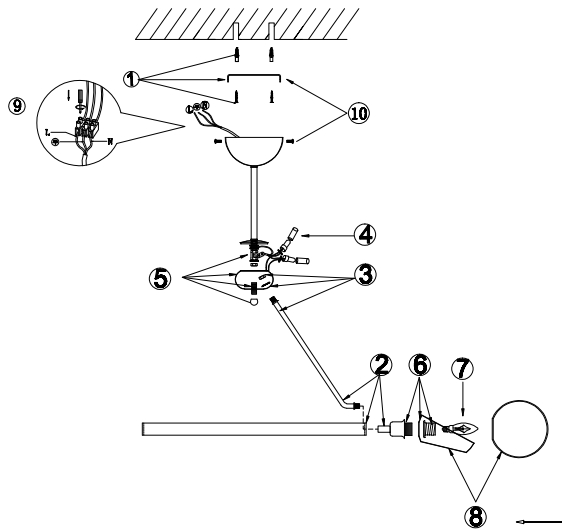

FREYA
TRADITION OF QUALITY

Instruction

FR5009PL-08B

8 x E14 (60W)

Model: FR5009PL-08B

Series: Silvia

Ceiling Lamps