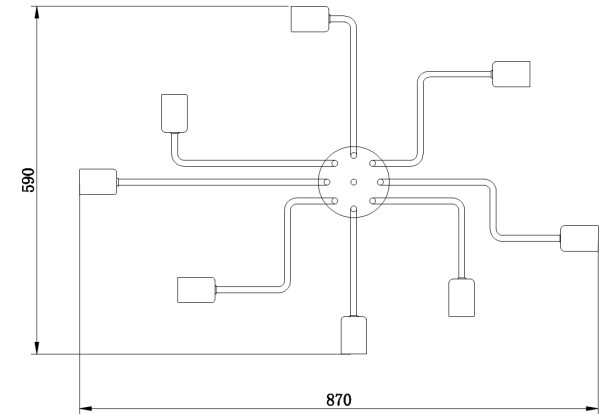

# Instruction

Collection: LOFT  
Series: GILBERT  
Model: T532CL-08B  
Ceiling

- Ceiling

  
8 x E27 (60W)

**MAYTONI**  
DECORATIVE LIGHTING

[www.maytoni.de](http://www.maytoni.de)