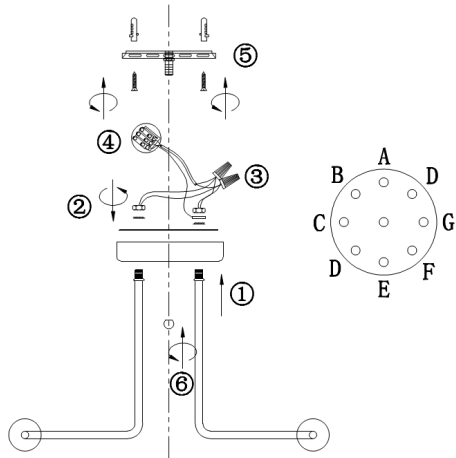

# Instruction

Collection: LOFT  
Series: GILBERT  
Model: T532CL-08B  
Ceiling

- Ceiling

  
8 x E27 (60W)

**MAYTONI**  
DECORATIVE LIGHTING

[www.maytoni.de](http://www.maytoni.de)