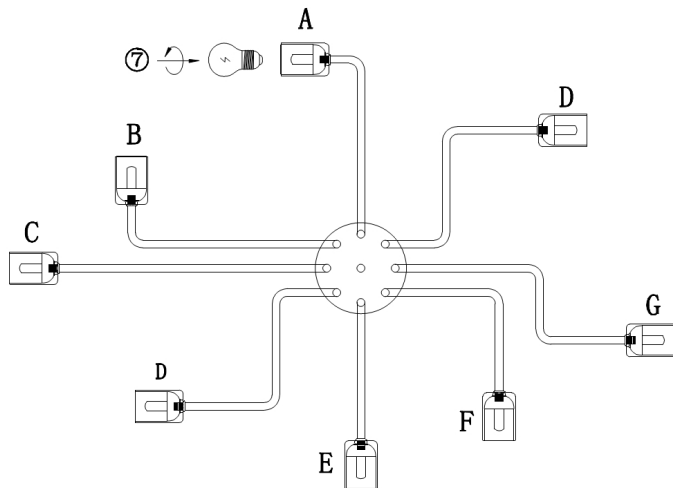

# Instruction

Collection: LOFT  
Series: GILBERT  
Model: T532CL-08B  
Ceiling

- Ceiling

  
8 x E27 (60W)

**MAYTONI**  
DECORATIVE LIGHTING

[www.maytoni.de](http://www.maytoni.de)