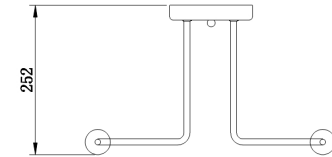

# Instruction

Collection: LOFT  
Series: GILBERT  
Model: T532CL-08B  
Ceiling

- Ceiling

  
8 x E27 (60W)

**MAYTONI**  
DECORATIVE LIGHTING

[www.maytoni.de](http://www.maytoni.de)