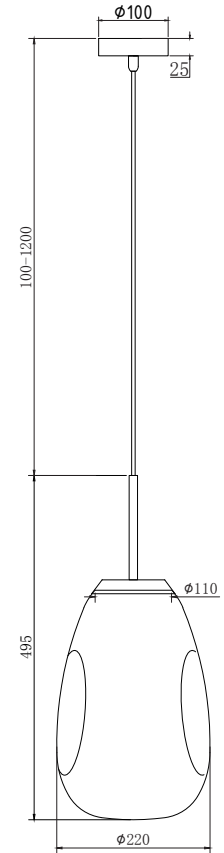

Instruction

P013PL-01CH

1 x E27 (60W)

Recommended to use with LED bulbs

Model: P013PL-01CH

Collection: Pendant

Series: Mabell

Pendant Lamps