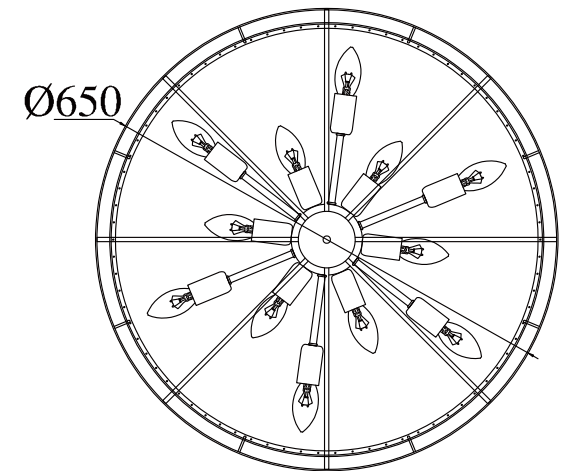

Instruction

Collection: Diamant crystal
Series: Otilia
Model: DIA700-CL-12-G
Pendant lamp

A=39
B=1

REMOVE COVER
BEFORE USING LAMP

– Pendant lamp

12 x E14 (60w)

MAYTONI
DECORATIVE LIGHTING

www.maytoni.de