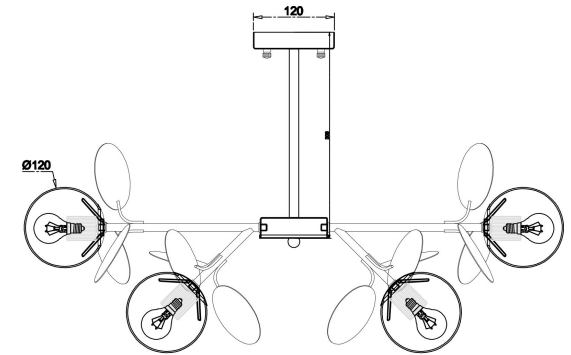

FREYA
TRADITION OF QUALITY

Instruction

FR5165PL-10W

10xE27 60W

Model: FR5165PL-10W

Collection: Modern

Pendant Lamps