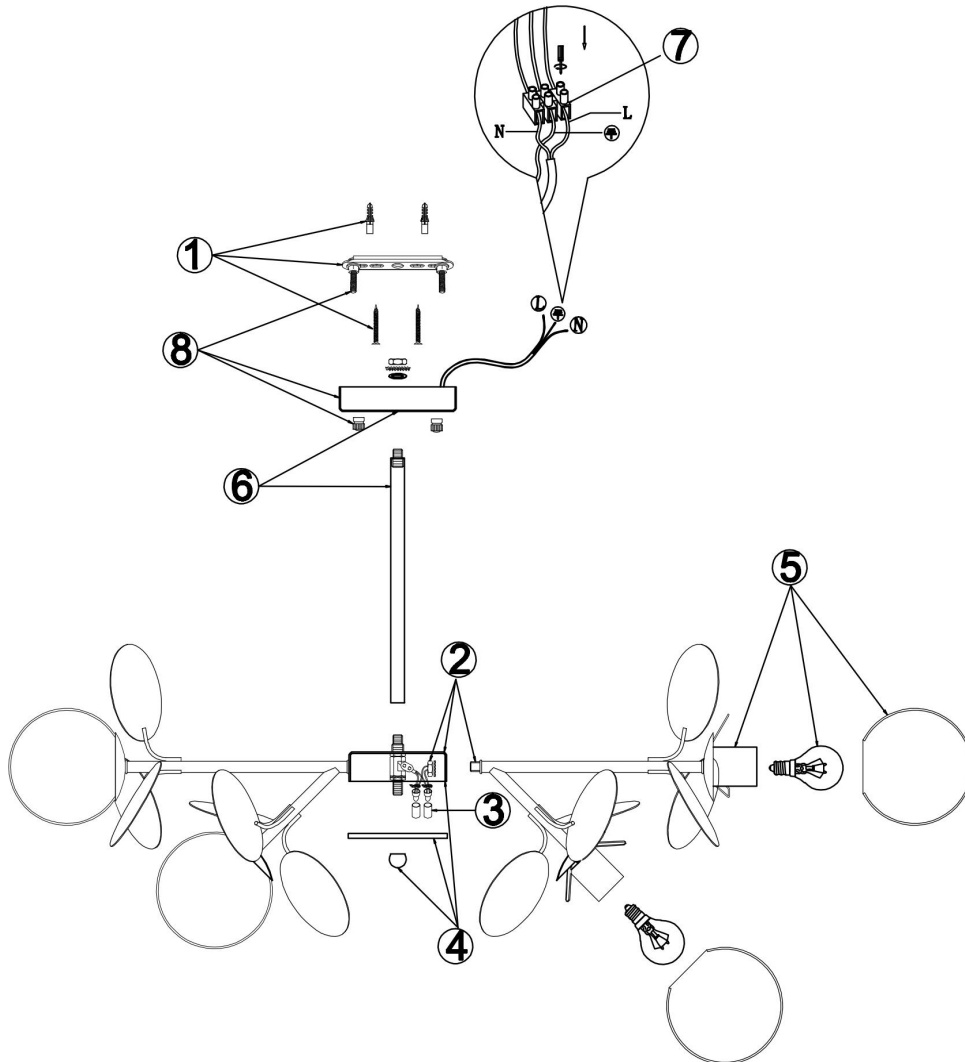

FREYA
TRADITION OF QUALITY

Instruction

FR5165PL-10W

10xE27 60W

Model: FR5165PL-10W

Collection: Modern

Pendant Lamps