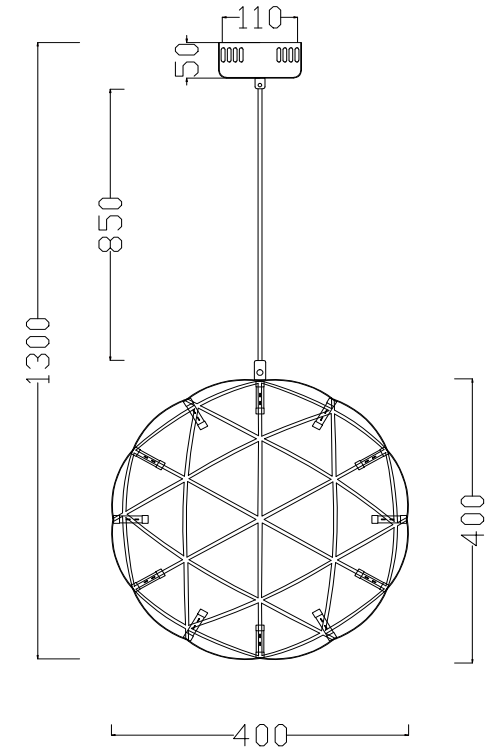

FREYA
TRADITION OF QUALITY

Instruction

FR5099PL-L21CH

MAX 26W
1600 Lumen

Model: FR5099PL-L21CH
Collection: Modern
Series: Amber

Pendant Lamps