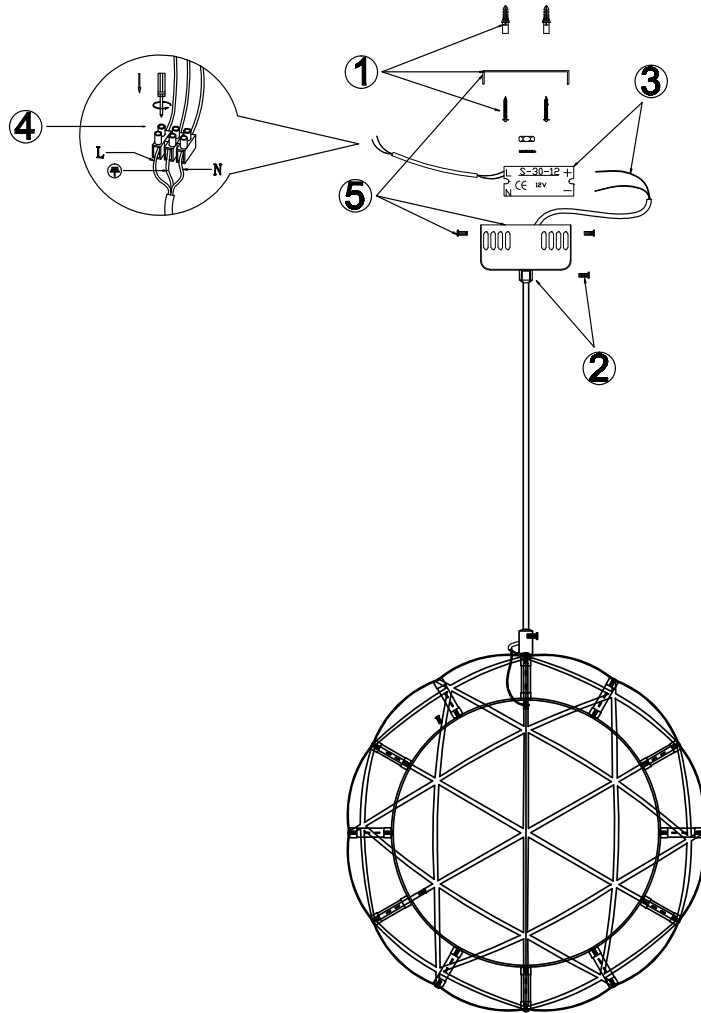

FREYA
TRADITION OF QUALITY

Instruction

FR5099PL-L21CH

MAX 26W
1600 Lumen

Model: FR5099PL-L21CH
Collection: Modern
Series: Amber

Pendant Lamps