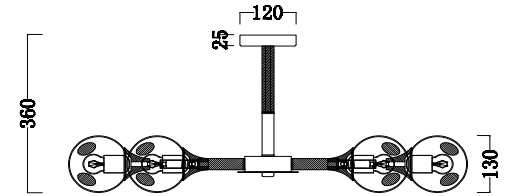

FREYA
TRADITION OF QUALITY

Instruction

FR5105CL-08W

8 x E27 (60W)

Model: FR5105CL-08W
Collection: Modern
Series: New Series 105

Ceiling Lamps