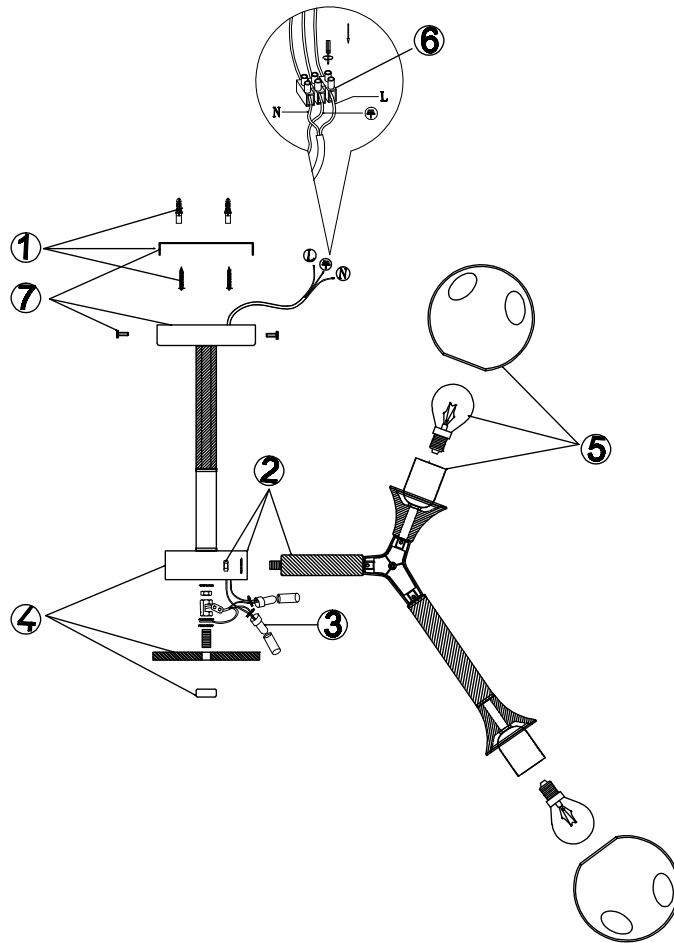

FREYA
TRADITION OF QUALITY

Instruction

FR5105CL-08W

8 x E27 (60W)

Model: FR5105CL-08W
Collection: Modern
Series: New Series 105

Ceiling Lamps