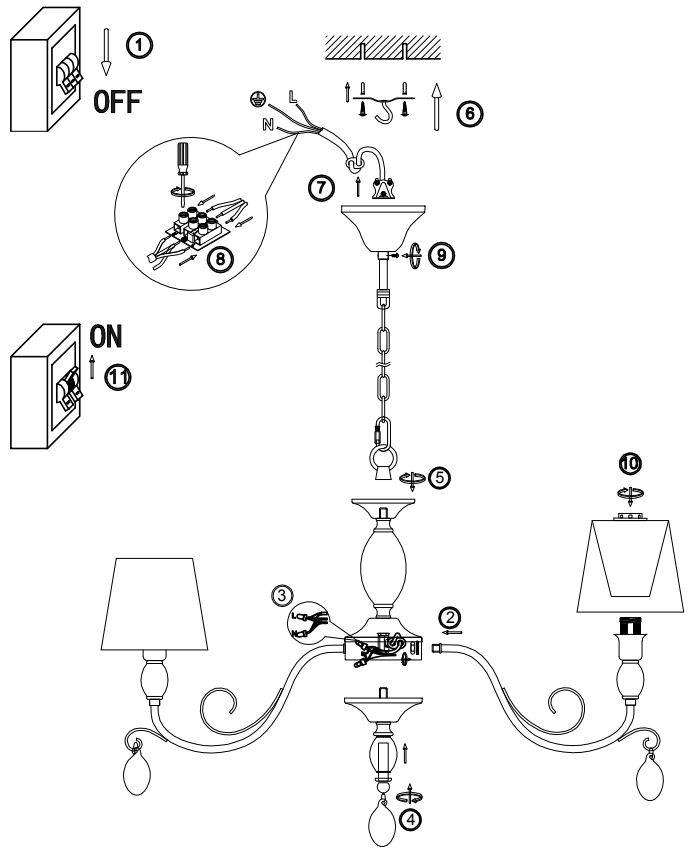

FREYA
TRADITION OF QUALITY

Instruction

FR2004PL-08BZ

8 x E14 (40W)

Model: FR2004PL-08BZ

Series: Peta

Ceiling Lamps