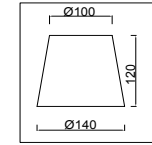

FREYA
TRADITION OF QUALITY

Instruction

FR2004PL-08BZ

8 x E14 (40W)

Model: FR2004PL-08BZ

Series: Peta

Ceiling Lamps