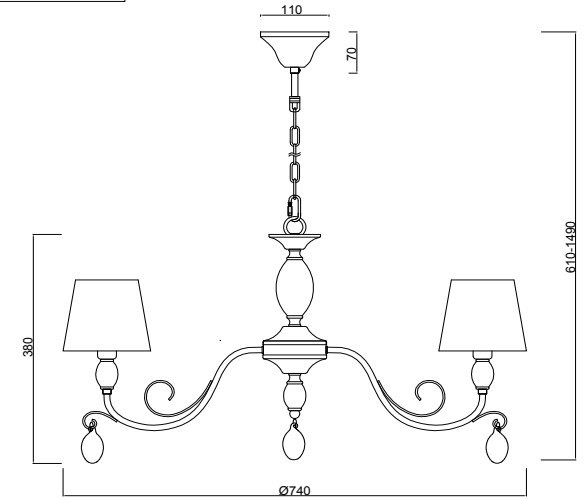

FREYA
TRADITION OF QUALITY

Instruction

FR2004PL-08BZ

8 x E14 (40W)

Model: FR2004PL-08BZ

Series: Peta

Ceiling Lamps