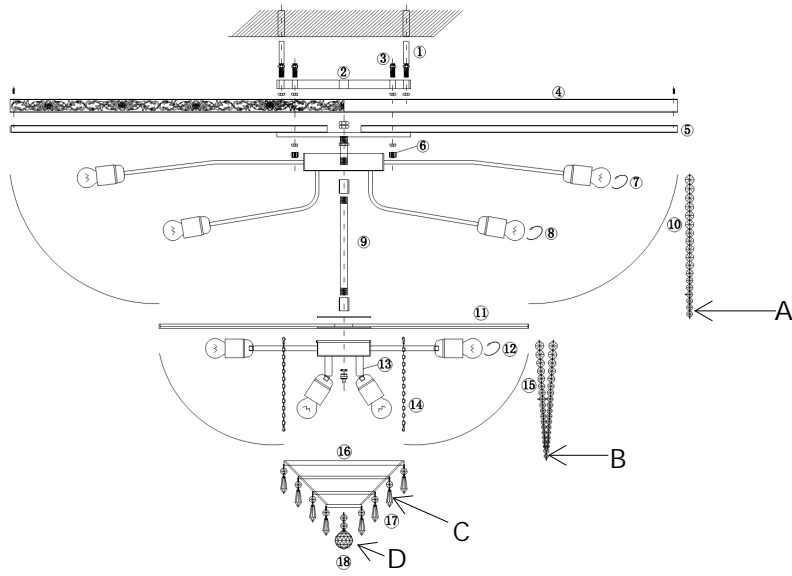

Instruction

Collection: DIAMANT CRYSTAL
 Series: PALACE
 Model: DIA890-CL-34-G
 Ceiling

A= 148
 B= 42
 C= 131
 D= 1

REMOVE COVER
 BEFORE USING LAMP

 34 x E27 (60W)

MAYTONI
 DECORATIVE LIGHTING
www.maytoni.de