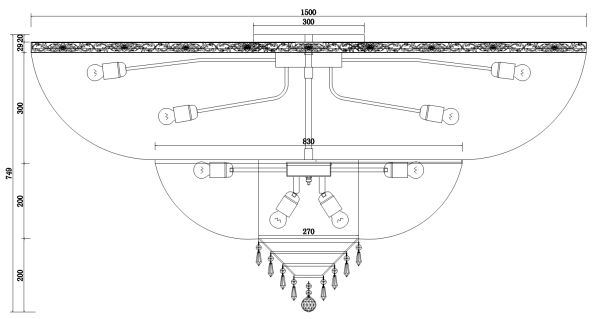

Instruction

Collection: DIAMANT CRYSTAL
 Series: PALACE
 Model: DIA890-CL-34-G
 Ceiling

A= 148
 B= 42
 C= 131
 D= 1

REMOVE COVER
 BEFORE USING LAMP

 34 x E27 (60W)

MAYTONI
 DECORATIVE LIGHTING
www.maytoni.de