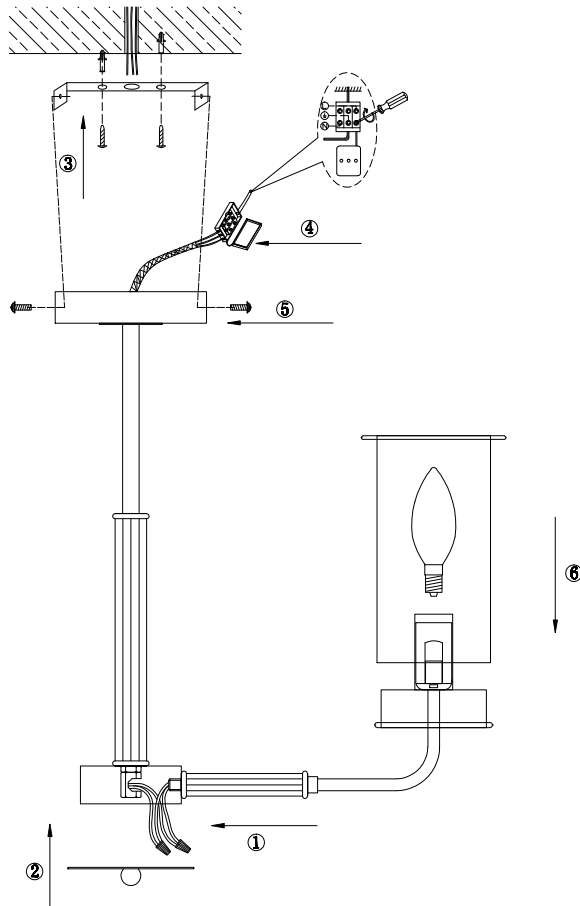

FREYA
TRADITION OF QUALITY

Instruction

FR5029PL-05B

5 x E14 (40W)

Model: FR5029PL-05B

Series: Tera

Ceiling Lamps