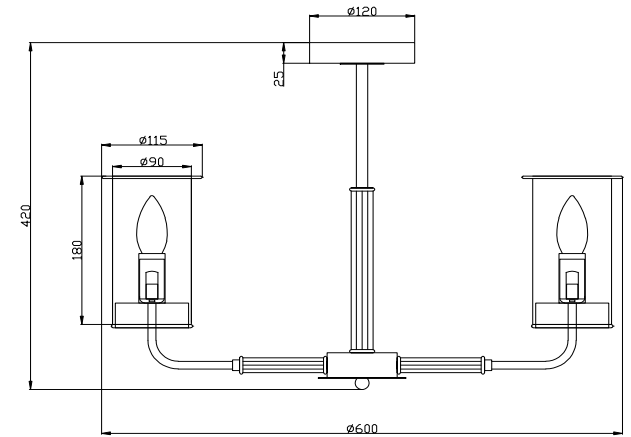

FREYA
TRADITION OF QUALITY

Instruction

FR5029PL-05B

5 x E14 (40W)

Model: FR5029PL-05B

Series: Tera

Ceiling Lamps