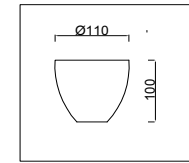

# Instruction

FR5080PL-08W

8 x E14 (40W)

Model: FR5080PL-08W  
Collection: Modern  
Series: New Series 080

Ceiling Lamps