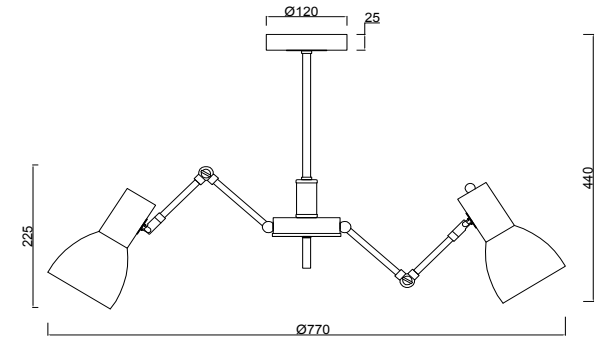

# Instruction

FR5080PL-08W

8 x E14 (40W)

Model: FR5080PL-08W  
Collection: Modern  
Series: New Series 080

Ceiling Lamps