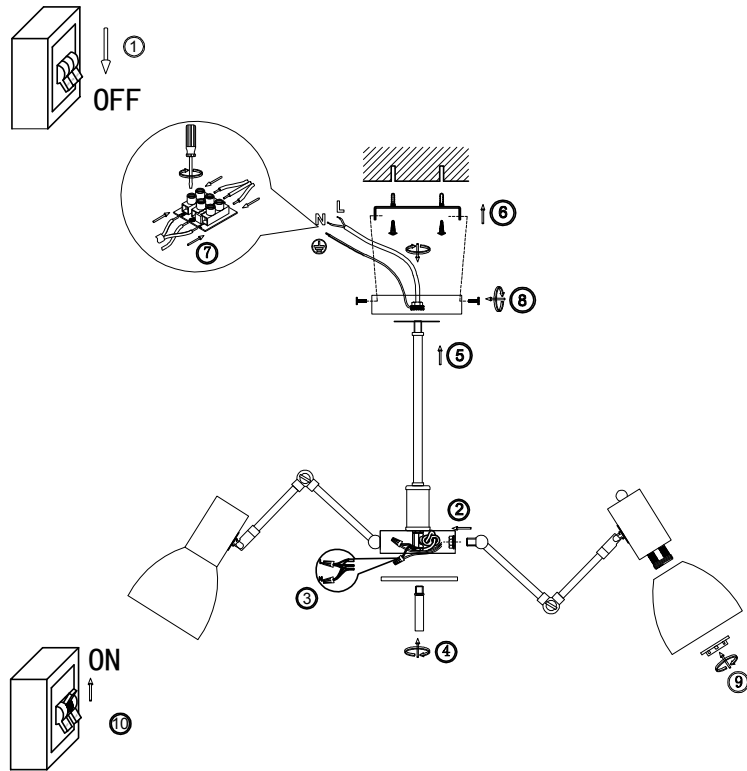

# Instruction

FR5080PL-08W

8 x E14 (40W)

Model: FR5080PL-08W  
Collection: Modern  
Series: New Series 080

Ceiling Lamps