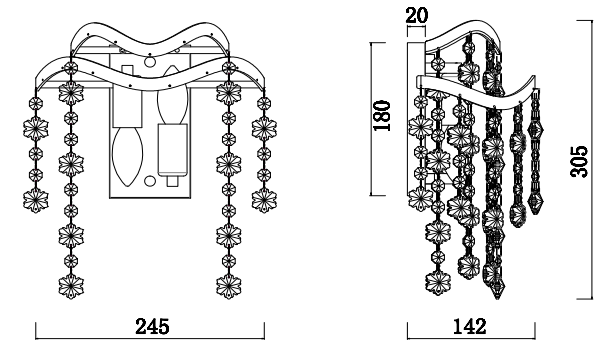

FREYA
TRADITION OF QUALITY

Instruction

FR1001WL-02W

2 x E14 (40W)

Model: FR1001WL-02W
Collection: Crystal
Series: Charlotte

Wall Lamps