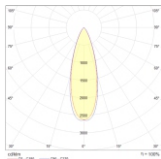

Instruction

MAYTONI
DECORATIVE LIGHTING

P067PL-L5W3K

A

B

C