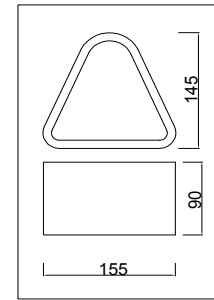

FREYA
TRADITION OF QUALITY

Instruction

FR5040WL-01CH

1 x E14 (40W)

Model: FR5040WL-01CH
Collection: Modern
Series: Brianne

Wall Lamps