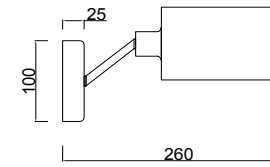

FREYA
TRADITION OF QUALITY

Instruction

FR5040WL-01CH

1 x E14 (40W)

Model: FR5040WL-01CH
Collection: Modern
Series: Brianne

Wall Lamps