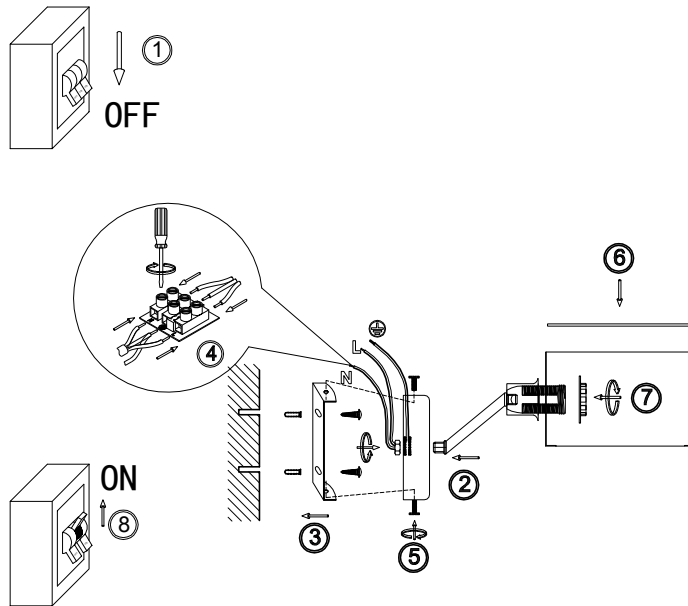

FREYA
TRADITION OF QUALITY

Instruction

FR5040WL-01CH

1 x E14 (40W)

Model: FR5040WL-01CH
Collection: Modern
Series: Brianne

Wall Lamps