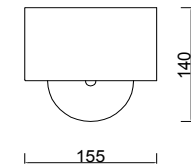

FREYA
TRADITION OF QUALITY

Instruction

FR5040WL-01CH

1 x E14 (40W)

Model: FR5040WL-01CH
Collection: Modern
Series: Brianne

Wall Lamps