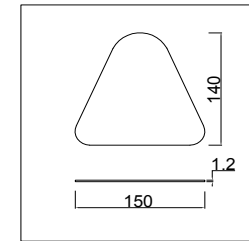

FREYA
TRADITION OF QUALITY

Instruction

FR5040WL-01CH

1 x E14 (40W)

Model: FR5040WL-01CH
Collection: Modern
Series: Brianne

Wall Lamps