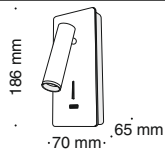

Instruction

MAYTONI
DECORATIVE LIGHTING

C041WL-L3B3K

Open installation

Covered installation