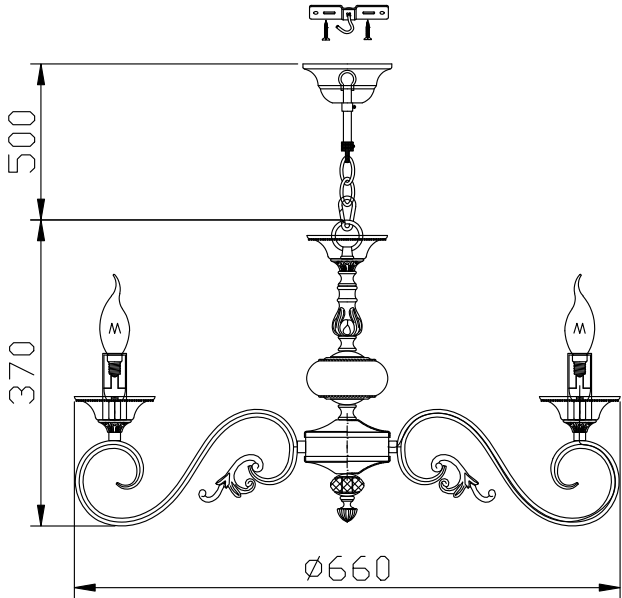

Instruction

Collection: Elegant
Series: Perla
Model: ARM337-07-R
Suspended

7 x E14 (60w)

MAYTONI
DECORATIVE LIGHTING

www.maytoni.de