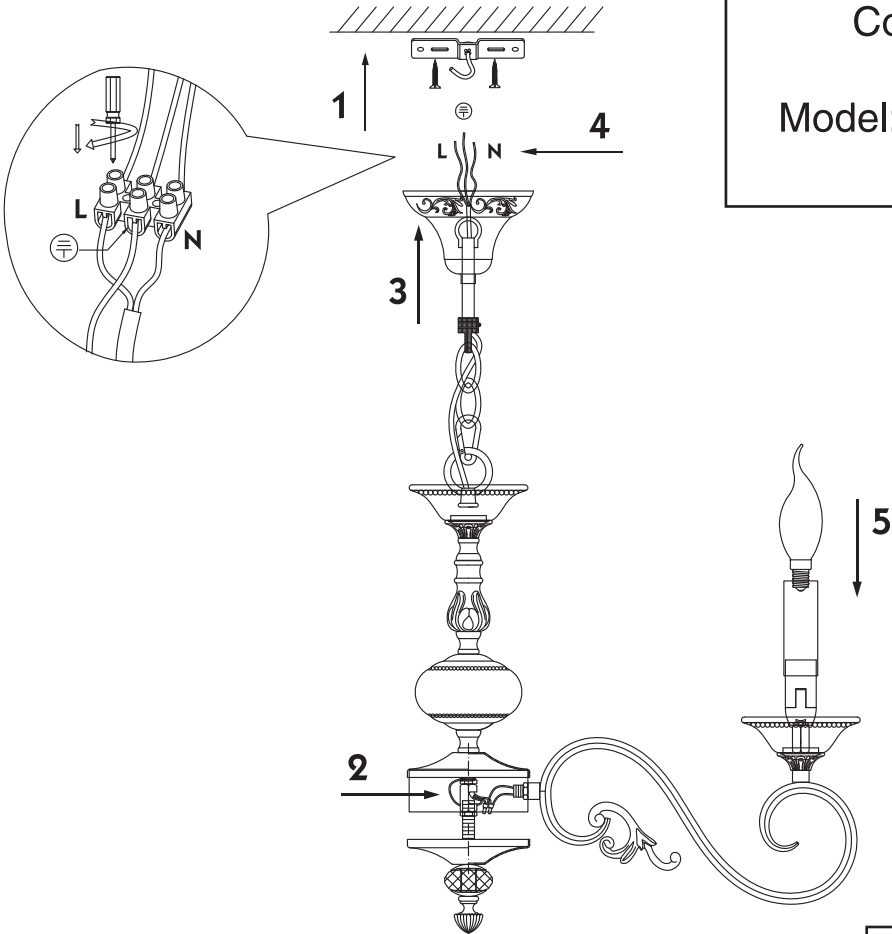

Instruction

Collection: Elegant
Series: Perla
Model: ARM337-07-R
Suspended

7 x E14 (60w)

MAYTONI
DECORATIVE LIGHTING

www.maytoni.de