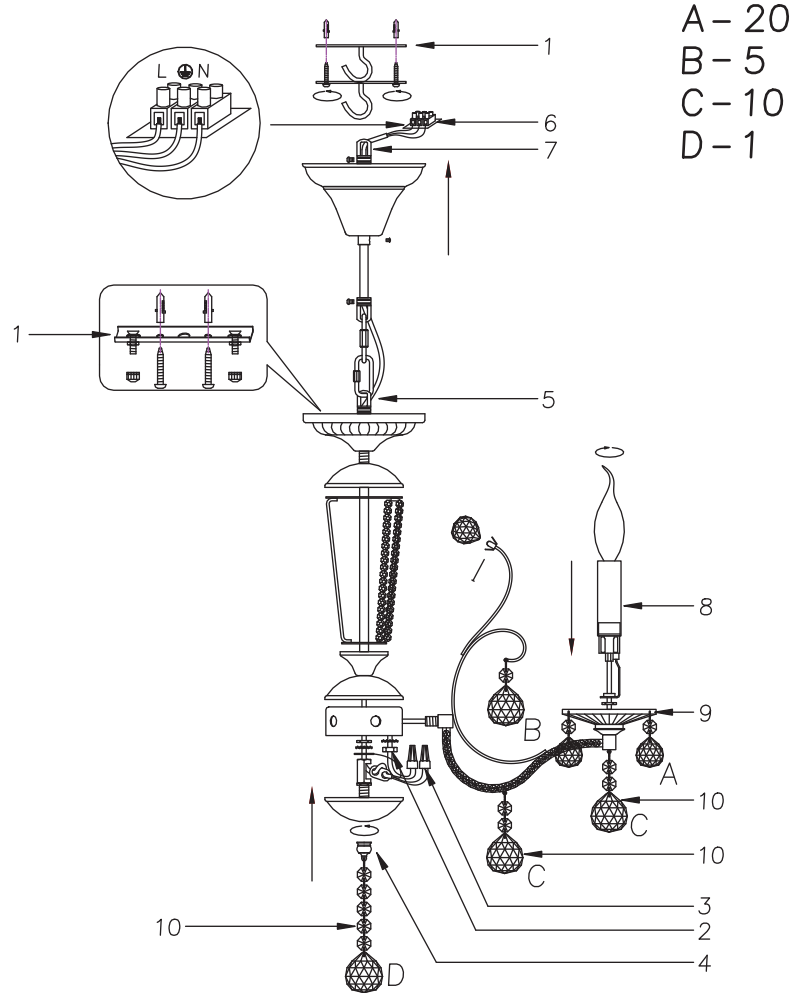

FREYA
TRADITION OF QUALITY

INSTRUCTION

MODEL: FR1130-PL-05-G
CHANDELIER

5 x E14 (40w)

FREYA-LIGHT.COM