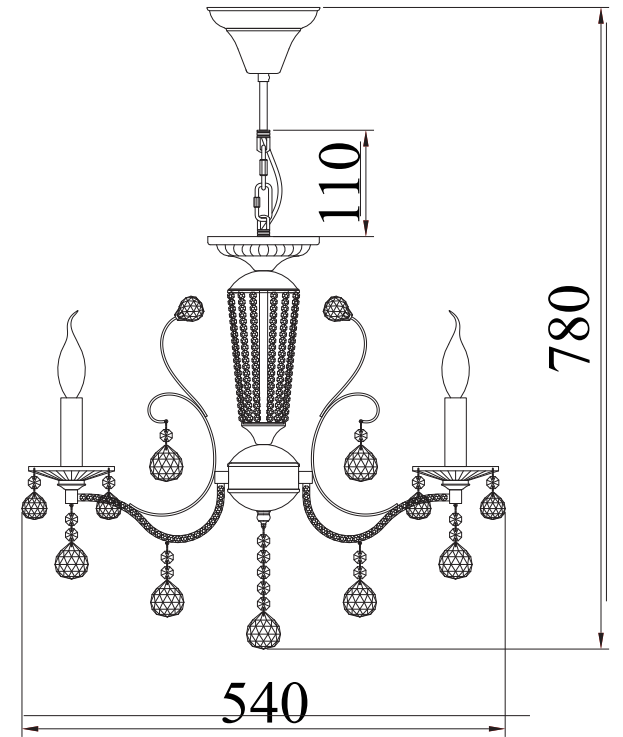

FREYA
TRADITION OF QUALITY

INSTRUCTION

MODEL: FR1130-PL-05-G
CHANDELIER

5 x E14 (40w)

FREYA-LIGHT.COM