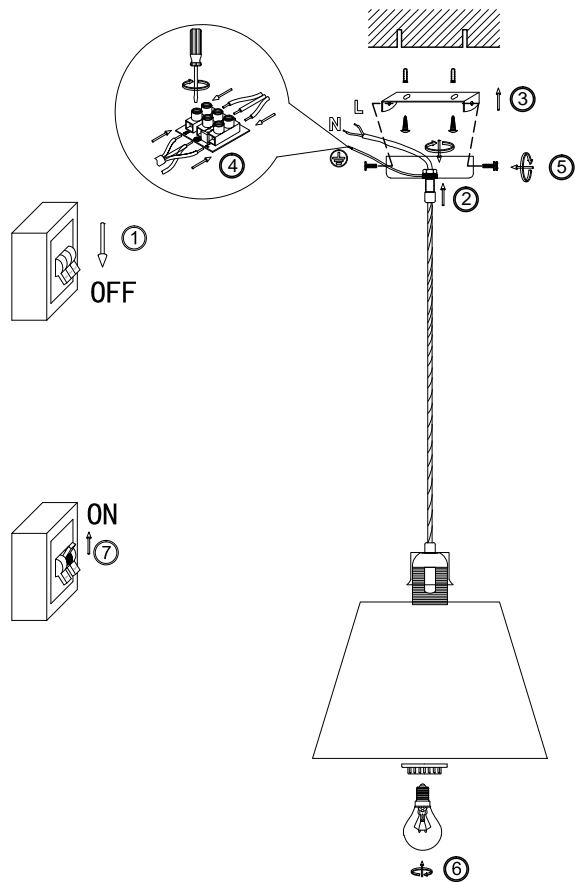

FREYA
TRADITION OF QUALITY

Instruction

FR2016PL-01BZ

1 x E27 (60W)

Model: FR2016PL-01BZ
Series: Alessandra

Ceiling Lamps