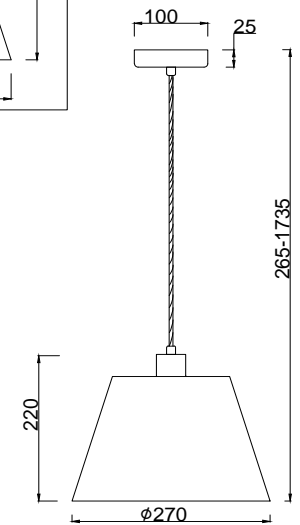

FREYA
TRADITION OF QUALITY

Instruction

FR2016PL-01BZ

1 x E27 (60W)

Model: FR2016PL-01BZ
Series: Alessandra

Ceiling Lamps