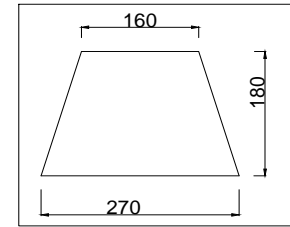

FREYA
TRADITION OF QUALITY

Instruction

FR2016PL-01BZ

1 x E27 (60W)

Model: FR2016PL-01BZ
Series: Alessandra

Ceiling Lamps