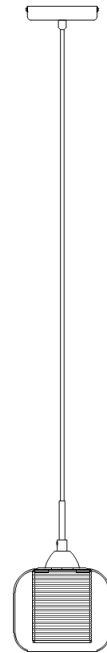

FREYA
TRADITION OF QUALITY

INSTRUCTION

Model: FR5314-PL-01-CH

Ceiling

1 x E14 (60W)

FREYA-LIGHT.COM