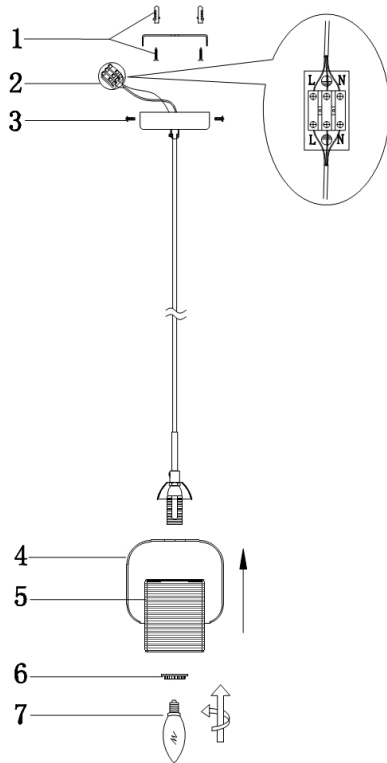

FREYA
TRADITION OF QUALITY

INSTRUCTION

Model: FR5314-PL-01-CH

Ceiling

1 x E14 (60W)

FREYA-LIGHT.COM