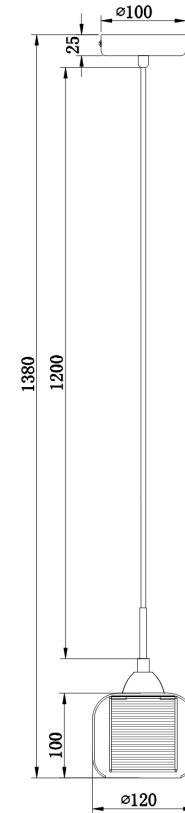

FREYA
TRADITION OF QUALITY

INSTRUCTION

Model: FR5314-PL-01-CH

Ceiling

1 x E14 (60W)

FREYA-LIGHT.COM