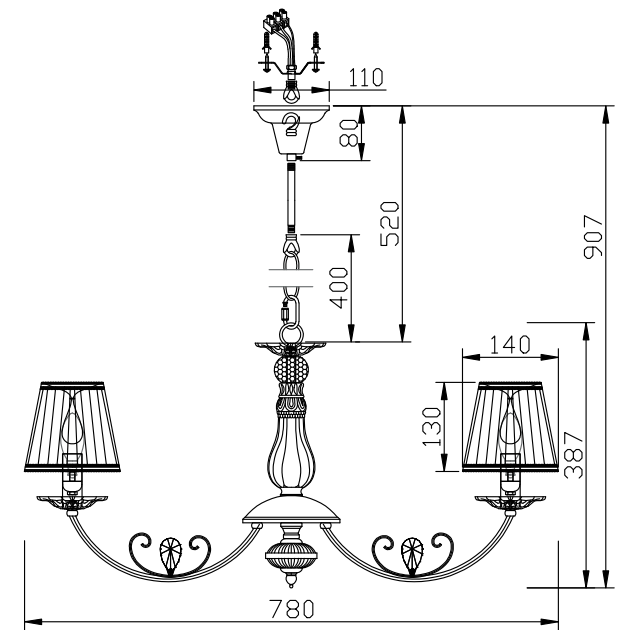

FREYA
TRADITION OF QUALITY

INSTRUCTION

MODEL: FR2307-PL-08-WG
CHANDELIER

8 X E14 (40W)

FREYA-LIGHT.COM