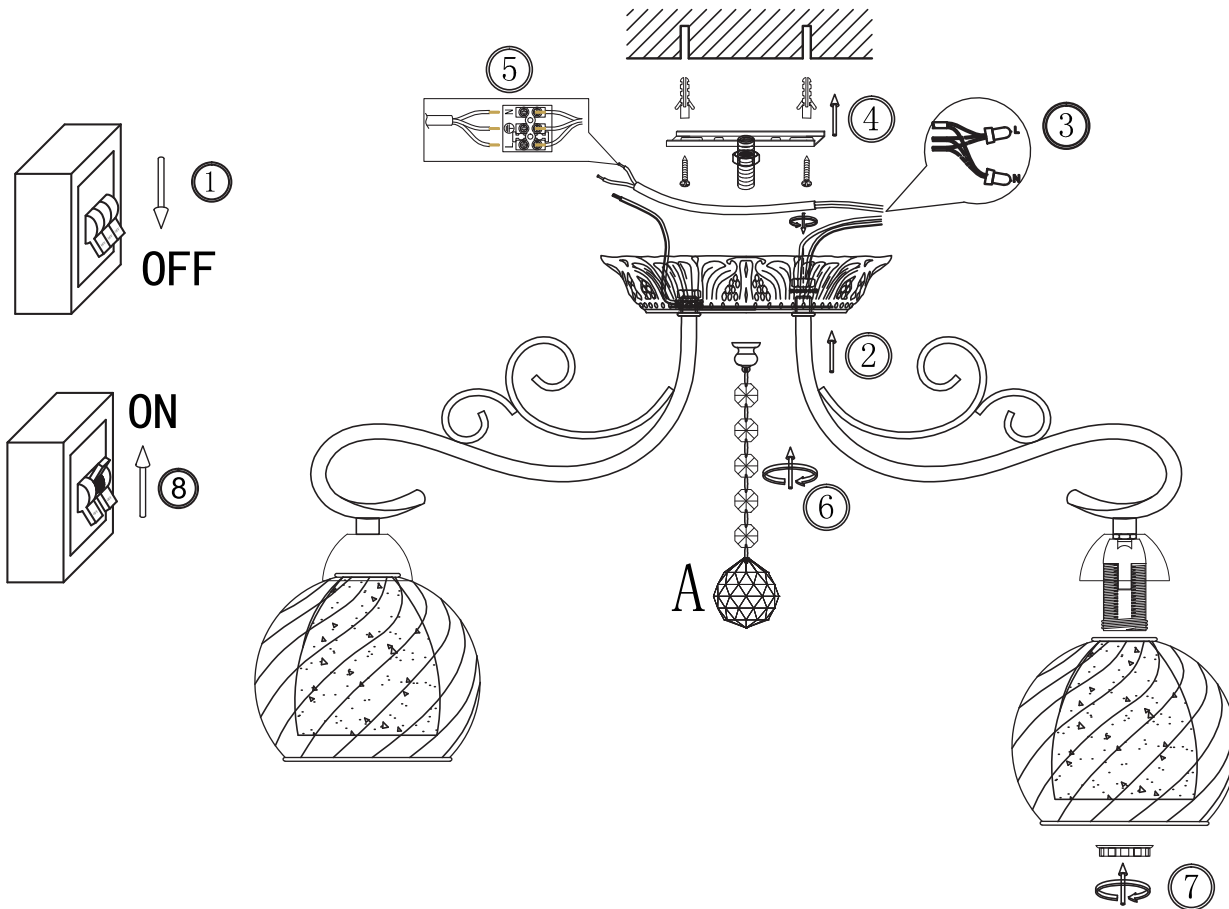

# INSTRUCTION

MODEL: FR2662-PL-05-BZ

5 X E14 (40W)

FREYA-LIGHT.COM