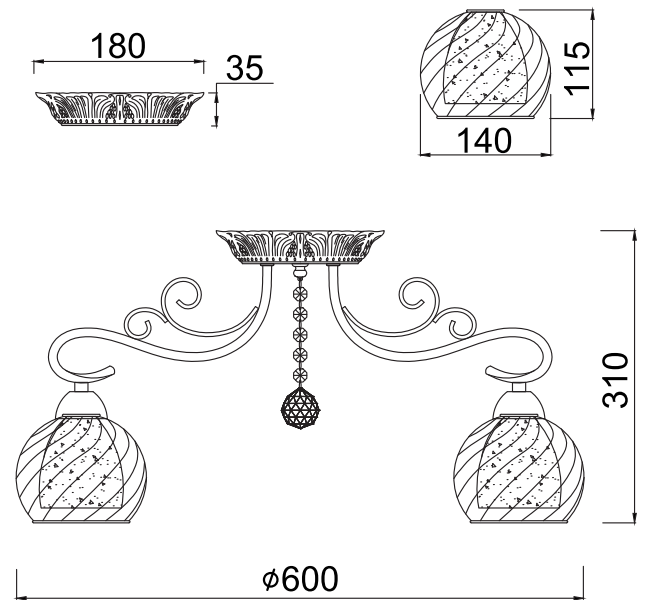

# INSTRUCTION

MODEL: FR2662-PL-05-BZ

5 X E14 (40W)

FREYA-LIGHT.COM