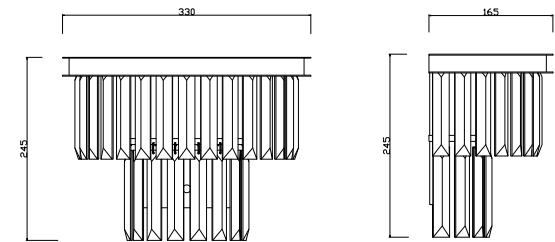

# Instruction

MOD085WL-01CH

1 x E14 (40W)

Model: MOD085WL-01CH  
Collection: Neoclassic

Wall Lamps