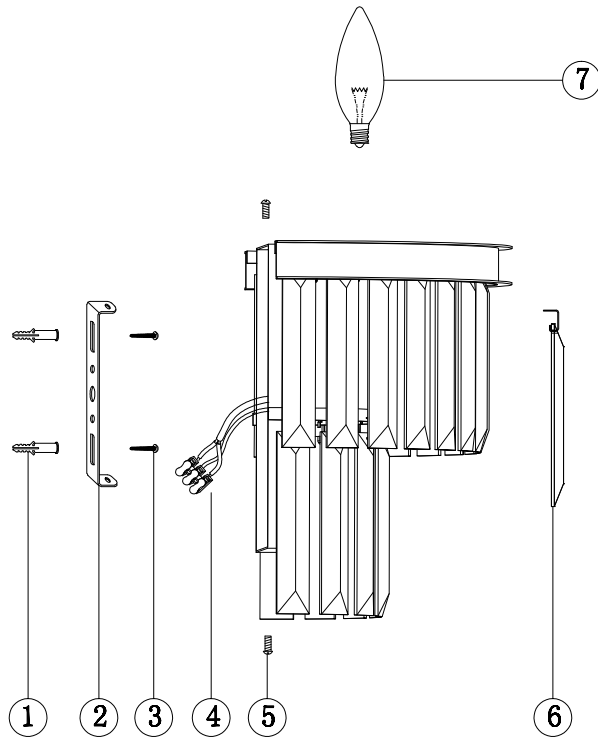

# Instruction

MOD085WL-01CH

1 x E14 (40W)

Model: MOD085WL-01CH  
Collection: Neoclassic

Wall Lamps