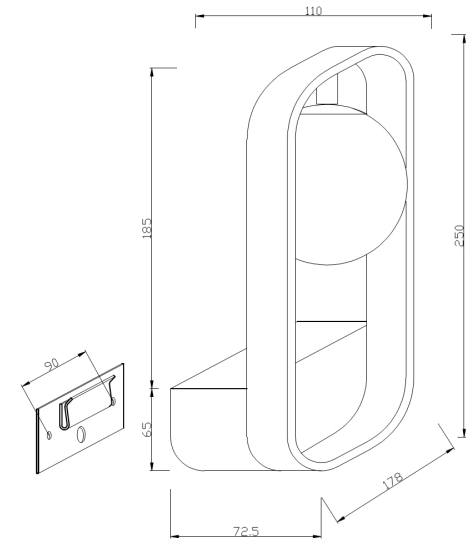

# Instruction

Collection: MODERN  
Series: AVOLA  
Model: MOD431-WL-01-WS  
Wall

- Wall

1 x G9 (40W)

**MAYTONI**  
DECORATIVE LIGHTING

[www.maytoni.de](http://www.maytoni.de)