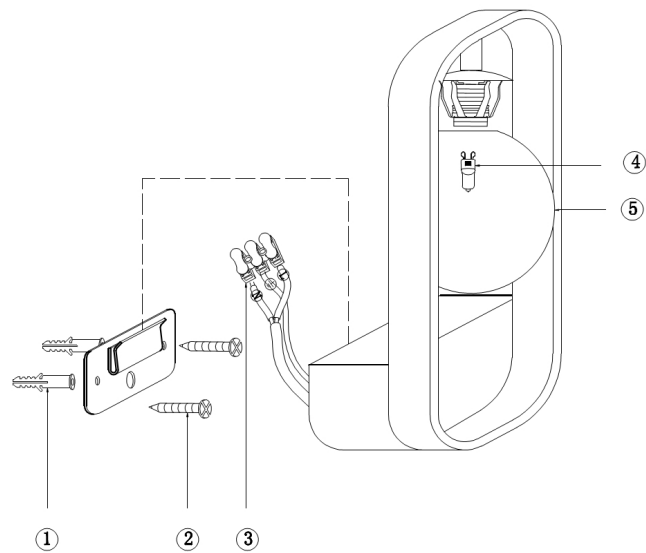

# Instruction

Collection: MODERN  
Series: AVOLA  
Model: MOD431-WL-01-WS  
Wall

- Wall

1 x G9 (40W)

**MAYTONI**  
DECORATIVE LIGHTING

[www.maytoni.de](http://www.maytoni.de)