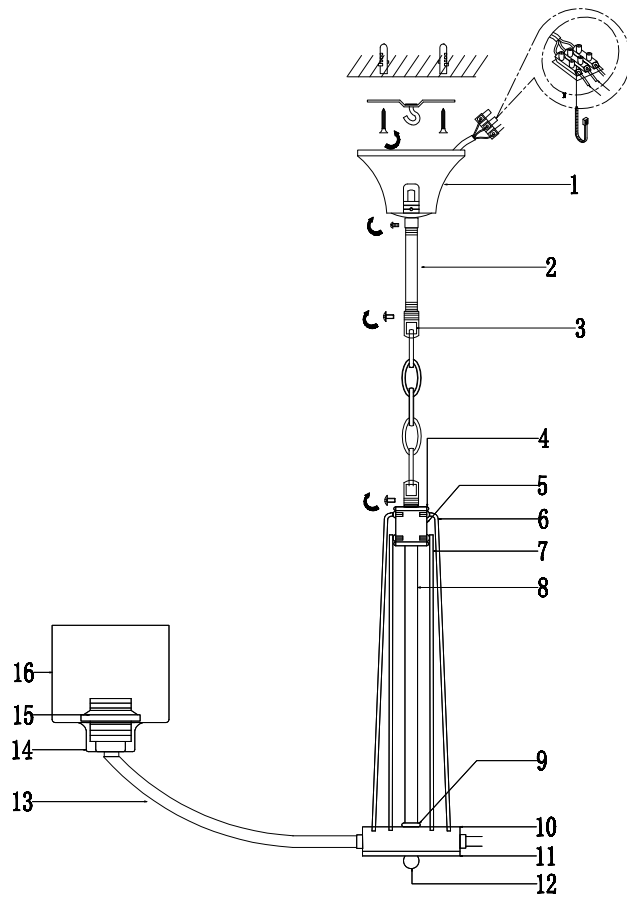

FREYA
TRADITION OF QUALITY

Instruction

FR5003PL-08B

8 x E27 (60W)

Model: FR5003PL-08B
Collection: Modern
Series: Teodora

Ceiling Lamps