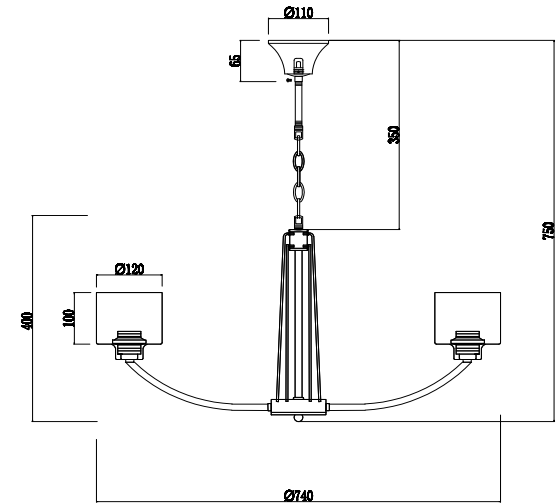

FREYA
TRADITION OF QUALITY

Instruction

FR5003PL-08B

8 x E27 (60W)

Model: FR5003PL-08B
Collection: Modern
Series: Teodora

Ceiling Lamps