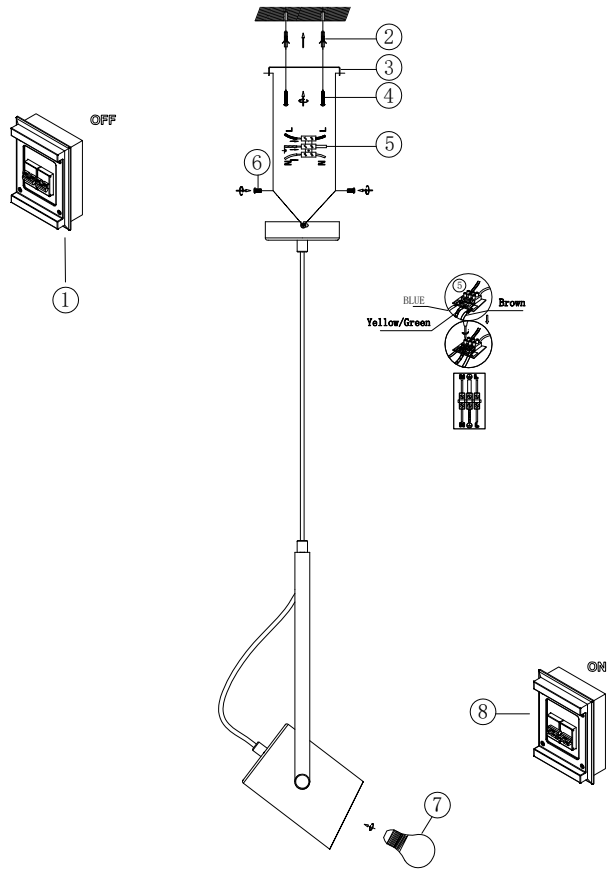

FREYA
TRADITION OF QUALITY

Instruction

FR4004PL-01WB

1 x E27 (25W)

Model: FR4004PL-01WB
Collection: Loft

Pendant Lamps