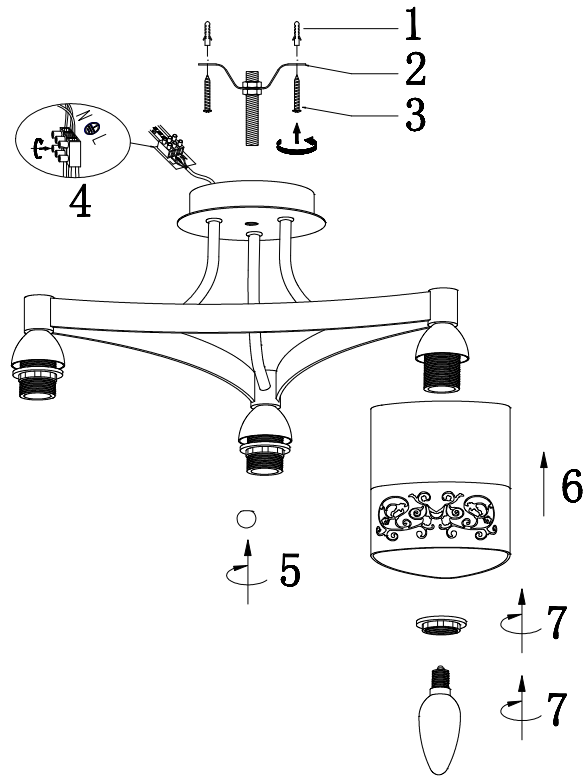

# Instruction

FR5475CL-03CH

3 x E14 (40W)

Model: FR5475CL-03CH  
Series: Tasmania

Ceiling Lamps