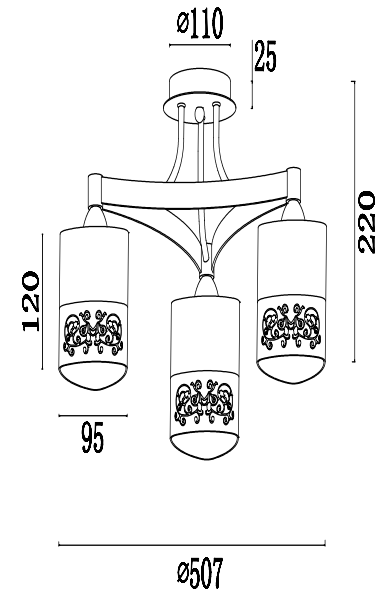

# Instruction

FR5475CL-03CH

3 x E14 (40W)

Model: FR5475CL-03CH  
Series: Tasmania

Ceiling Lamps