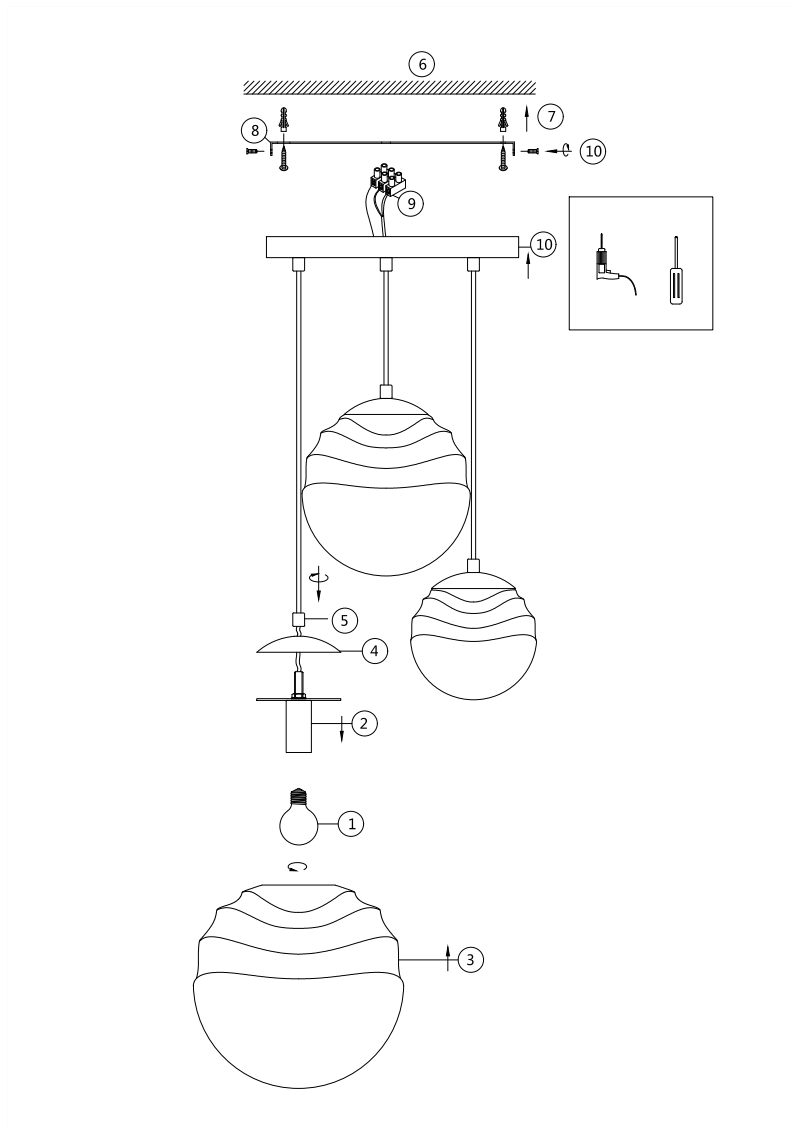

Instruction

P074PL-03BS

3 x E14 (40W)

Model: P074PL-03BS

Collection: Pendant

Pendant Lamps