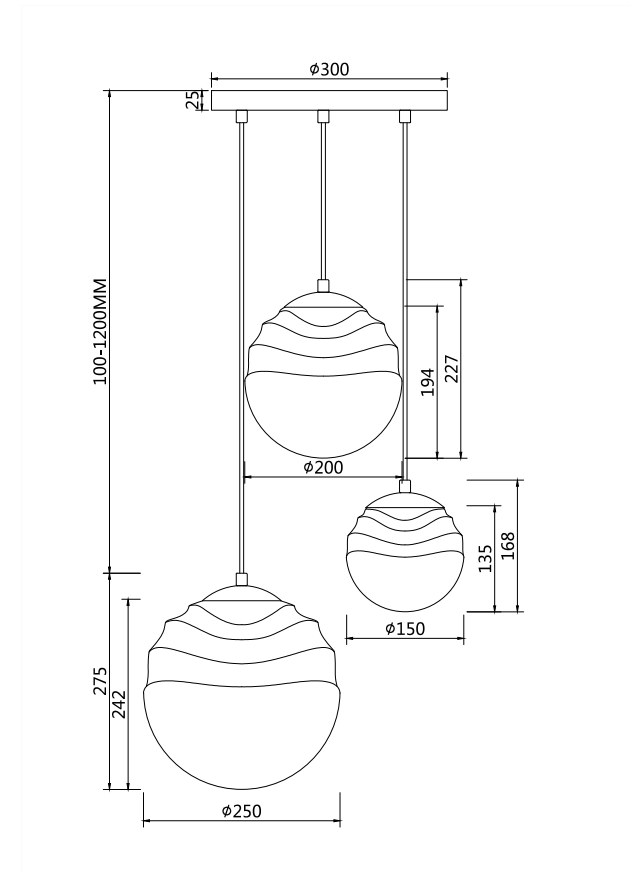

Instruction

P074PL-03BS

3 x E14 (40W)

Model: P074PL-03BS

Collection: Pendant

Pendant Lamps