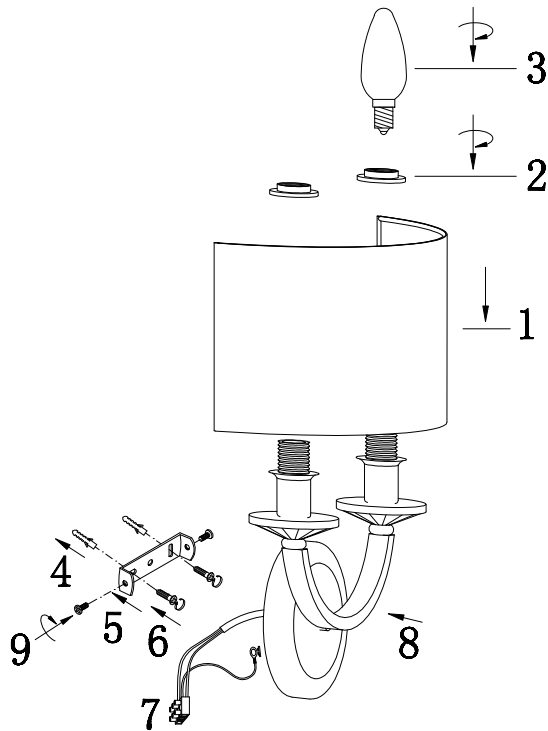

FREYA
TRADITION OF QUALITY

Instruction

FR5034WL-02CH

2 x E14 (40W)

Model: FR5034WL-02CH

Series: Tina

Wall Lamps