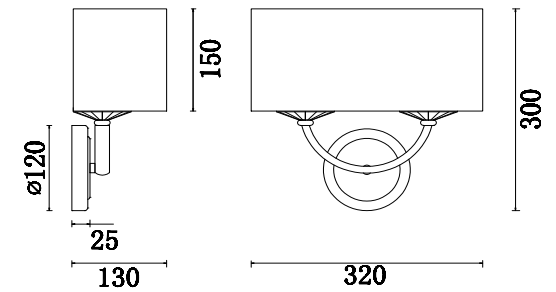

FREYA
TRADITION OF QUALITY

Instruction

FR5034WL-02CH

2 x E14 (40W)

Model: FR5034WL-02CH

Series: Tina

Wall Lamps