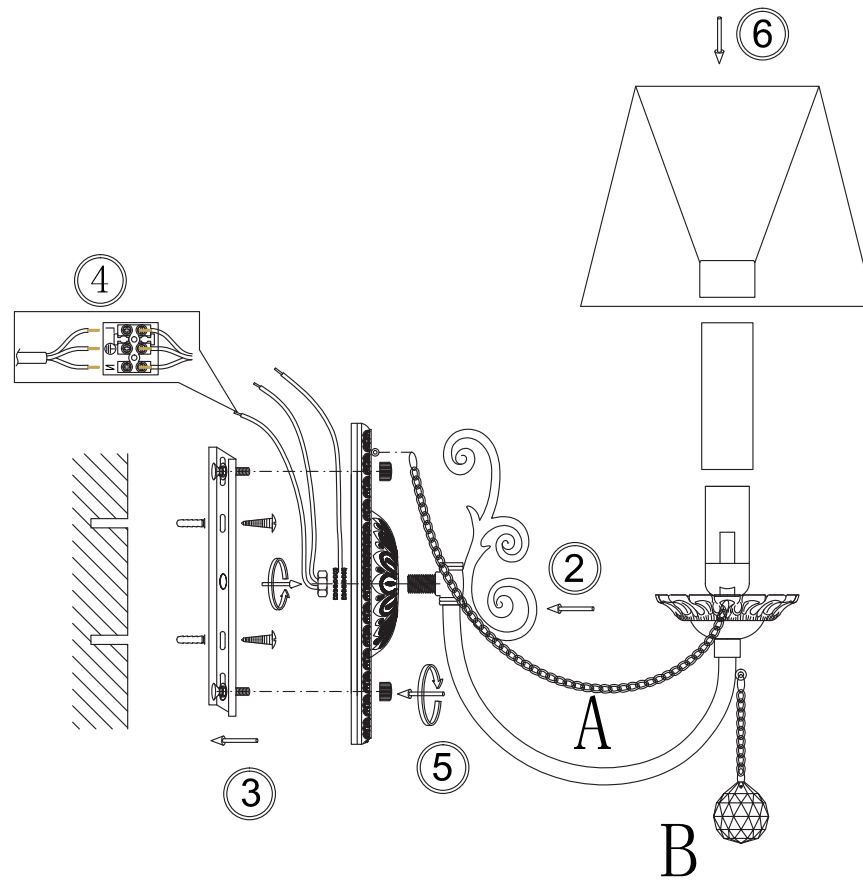

FREYA
TRADITION OF QUALITY

INSTRUCTION

MODEL: FR2759-WL-01-W
SCONCE

OFF

ON

1 X E14 (40W)

FREYA-LIGHT.COM