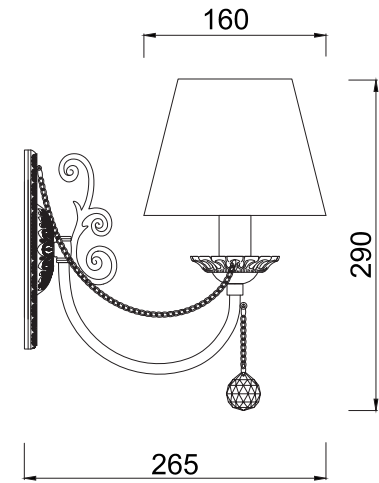

FREYA
TRADITION OF QUALITY

INSTRUCTION

MODEL: FR2759-WL-01-W
SCONCE

OFF

ON

1 X E14 (40W)

FREYA-LIGHT.COM