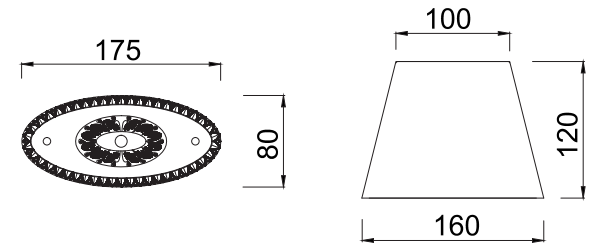

FREYA
TRADITION OF QUALITY

INSTRUCTION

MODEL: FR2759-WL-01-W
SCONCE

OFF

ON

1 X E14 (40W)

FREYA-LIGHT.COM