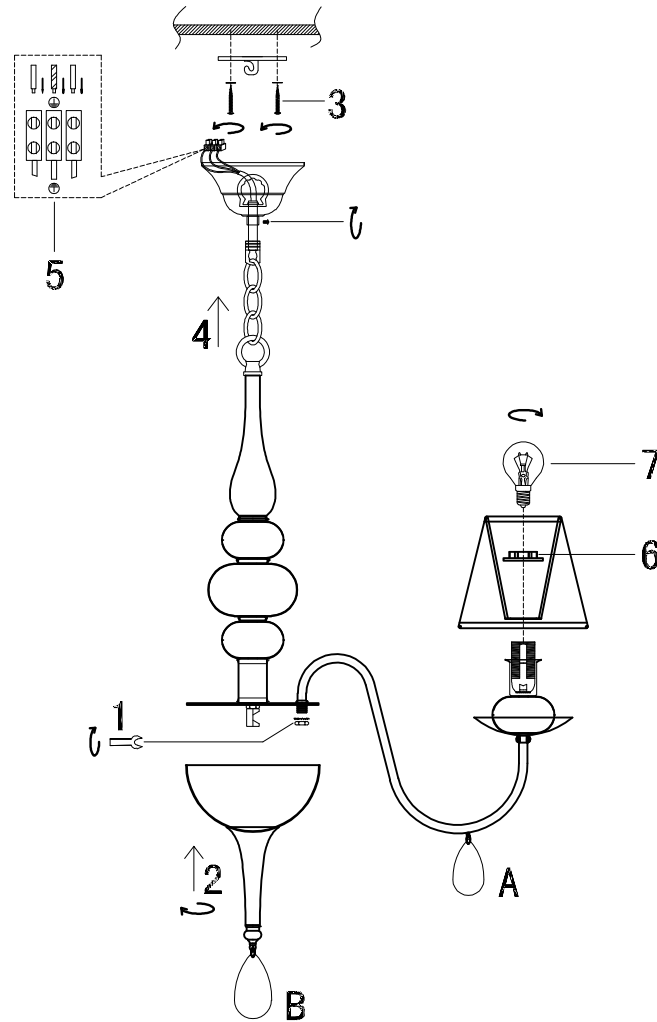

FREYA
TRADITION OF QUALITY

INSTRUCTION

MODEL: FR5756-PL-06-W
CHANDELIER

6 x E14 (40W)

FREYA-LIGHT.COM