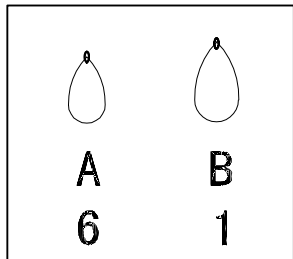

FREYA
TRADITION OF QUALITY

INSTRUCTION

MODEL: FR5756-PL-06-W
CHANDELIER

6 x E14 (40W)

FREYA-LIGHT.COM