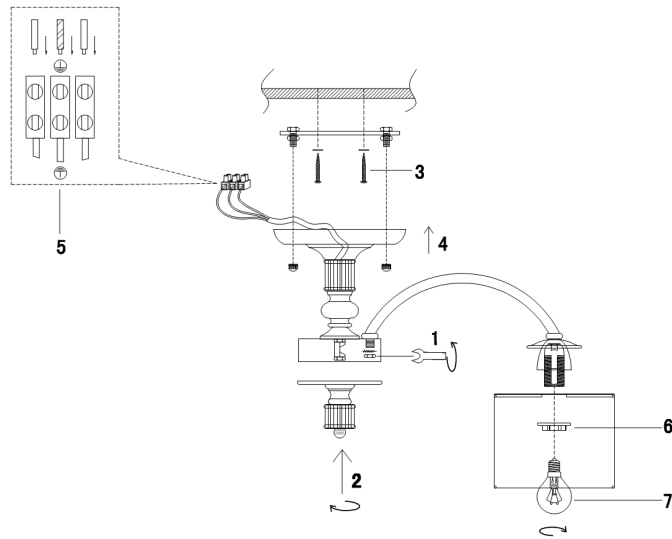

FREYA
TRADITION OF QUALITY

INSTRUCTION

Model: FR2539CL-06BS

Chandelier

6 x E14 (40W)

FREYA-LIGHT.COM