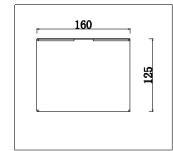

FREYA
TRADITION OF QUALITY

INSTRUCTION

Model: FR2539CL-06BS

Chandelier

6 x E14 (40W)

FREYA-LIGHT.COM