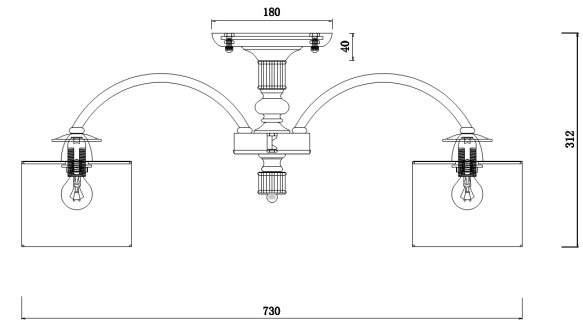

FREYA
TRADITION OF QUALITY

INSTRUCTION

Model: FR2539CL-06BS

Chandelier

6 x E14 (40W)

FREYA-LIGHT.COM