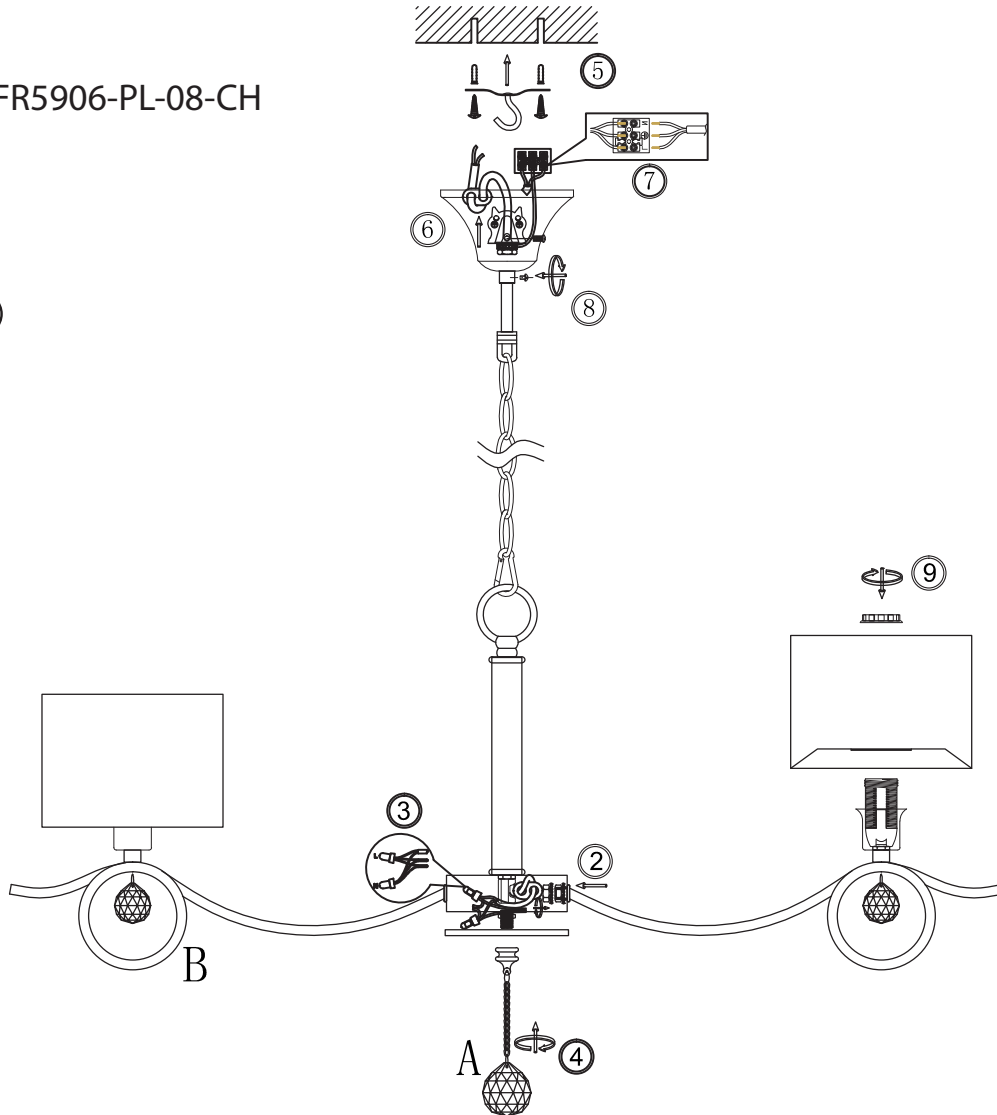

FREYA
TRADITION OF QUALITY

INSTRUCTION

MODEL: FR5906-PL-08-CH

8 X E14 (40W)

FREYA-LIGHT.COM