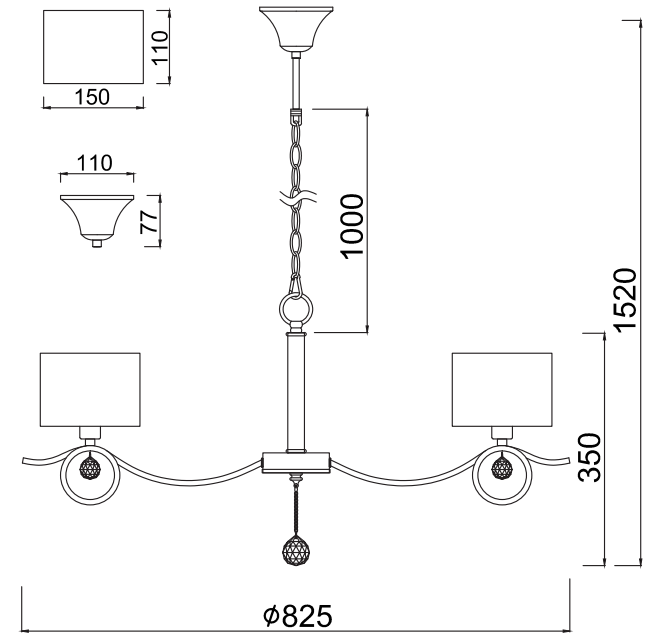

FREYA
TRADITION OF QUALITY

INSTRUCTION

MODEL: FR5906-PL-08-CH

8 X E14 (40W)

FREYA-LIGHT.COM