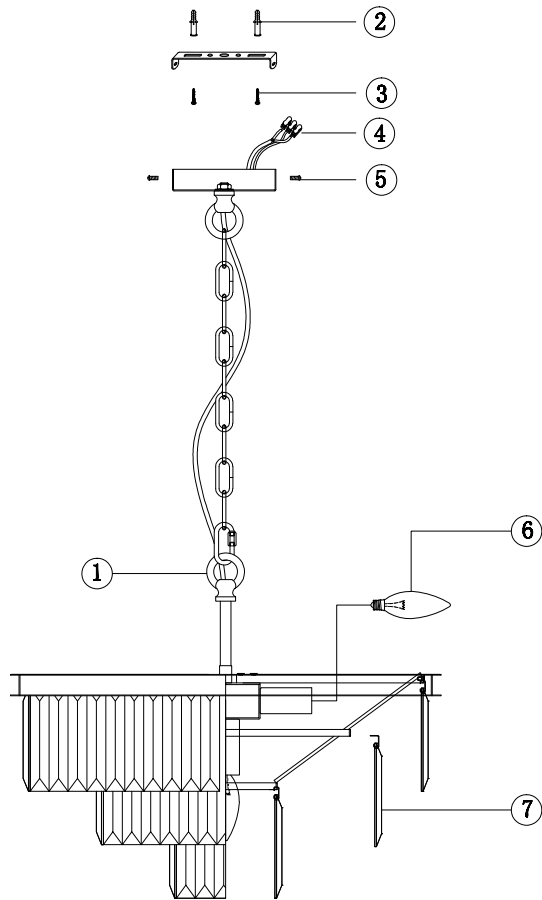

Instruction

MOD085PL-07CH

7 x E14 (40W)

Model: MOD085PL-07CH
Collection: Neoclassic

Pendant Lamps