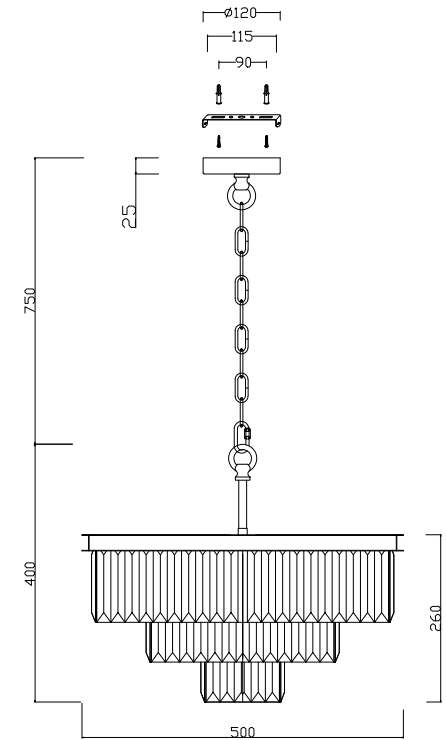

Instruction

MOD085PL-07CH

7 x E14 (40W)

Model: MOD085PL-07CH
Collection: Neoclassic

Pendant Lamps