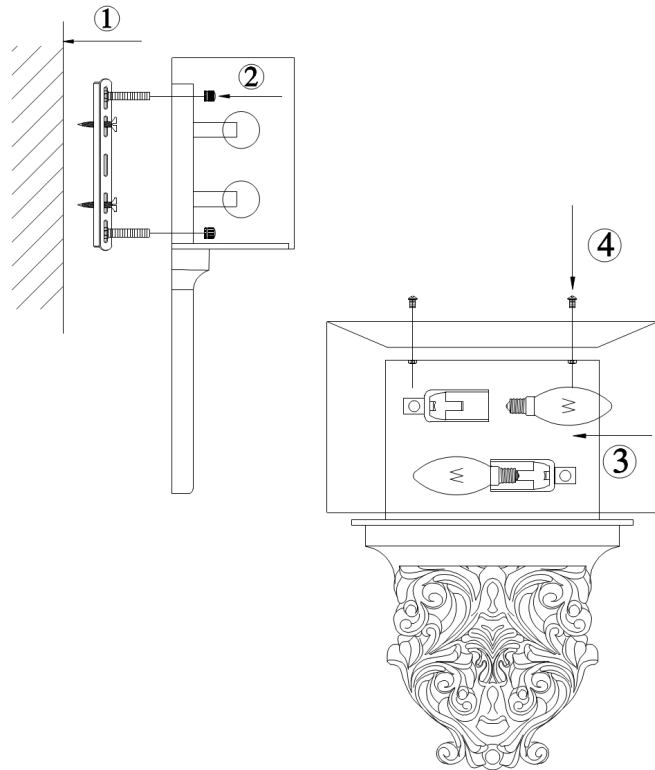

Instruction

Collection: HOUSE
Series: CIPRESSO
Model: H034-WL-02-R
Wall

- Wall

2 x E14 (40W)

MAYTONI
DECORATIVE LIGHTING

www.maytoni.de