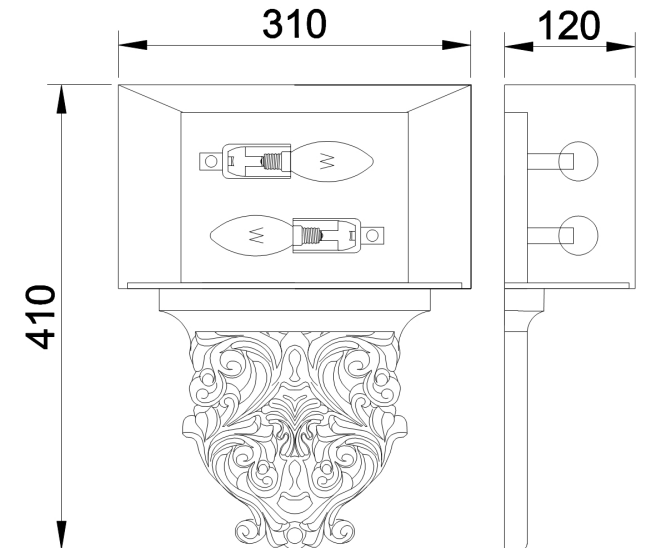

Instruction

Collection: HOUSE
Series: CIPRESSO
Model: H034-WL-02-R
Wall

- Wall

2 x E14 (40W)

MAYTONI
DECORATIVE LIGHTING

www.maytoni.de