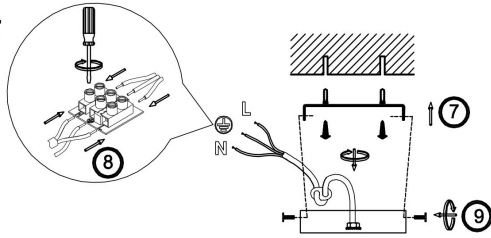

FREYA
TRADITION OF QUALITY

Instruction

FR1007PL-05BS

5xE14 40W

Model: FR1007PL-05BS
Collection: Crystal

Pendant Lamps