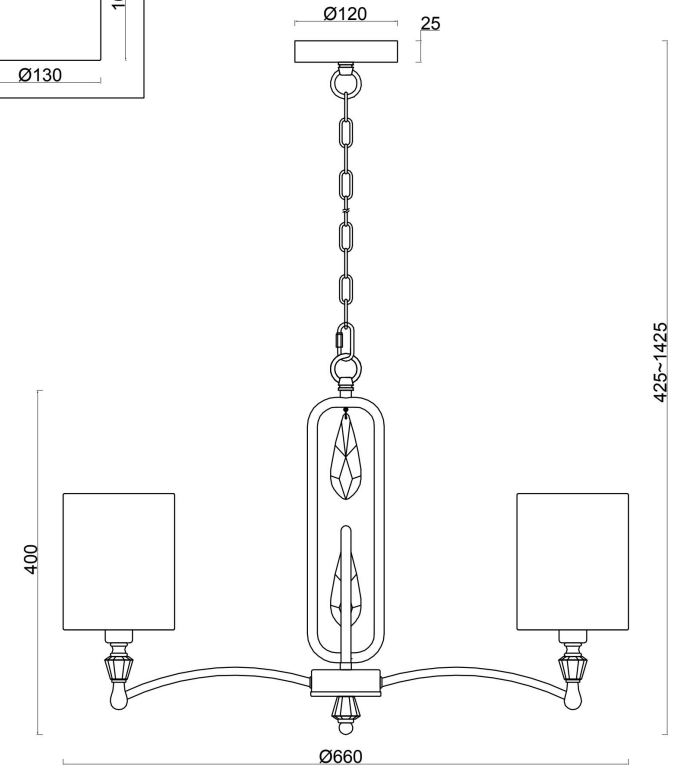

FREYA
TRADITION OF QUALITY

Instruction

FR1007PL-05BS

5xE14 40W

Model: FR1007PL-05BS
Collection: Crystal

Pendant Lamps