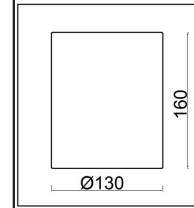

FREYA
TRADITION OF QUALITY

Instruction

FR1007PL-05BS

5xE14 40W

Model: FR1007PL-05BS
Collection: Crystal

Pendant Lamps