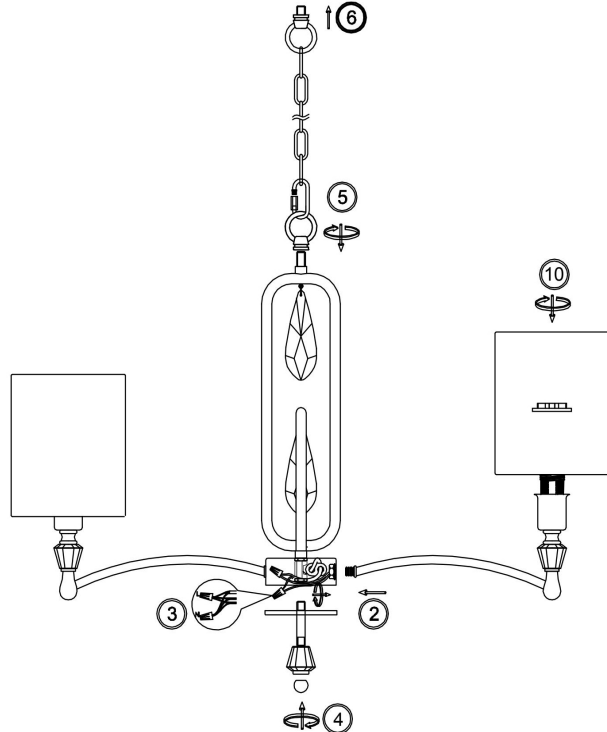

FREYA
TRADITION OF QUALITY

Instruction

FR1007PL-05BS

5xE14 40W

Model: FR1007PL-05BS
Collection: Crystal

Pendant Lamps