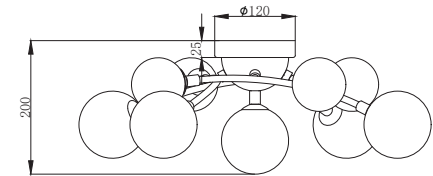

FREYA
TRADITION OF QUALITY

Instruction

FR5116CL-09BS

9 x G9 (28W)

Model: FR5116CL-09BS

Collection: Modern

Ceiling Lamps