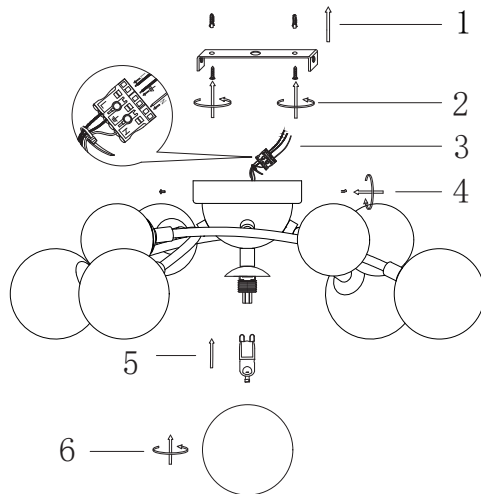

FREYA
TRADITION OF QUALITY

Instruction

FR5116CL-09BS

9 x G9 (28W)

Model: FR5116CL-09BS

Collection: Modern

Ceiling Lamps