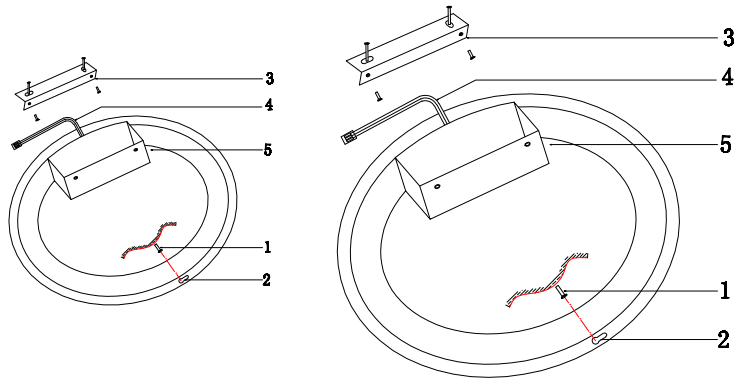

Instruction

MOD058CL-L65BS4K

MAX 65W
3000 Lumen

Model: MOD058CL-L65BS4K

Collection: Technical

Ceiling Lamps