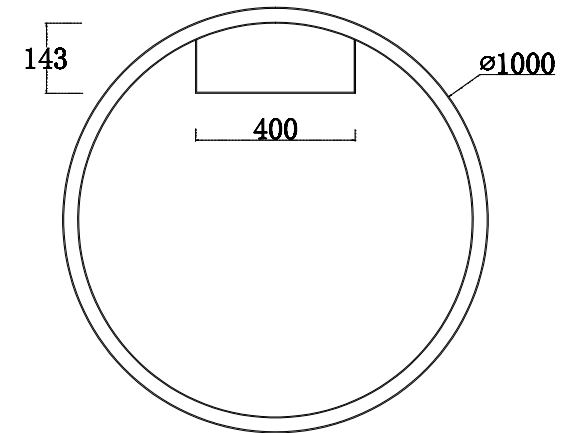

Instruction

MOD058CL-L65BS4K

MAX 65W
3000 Lumen

Model: MOD058CL-L65BS4K

Collection: Technical

Ceiling Lamps