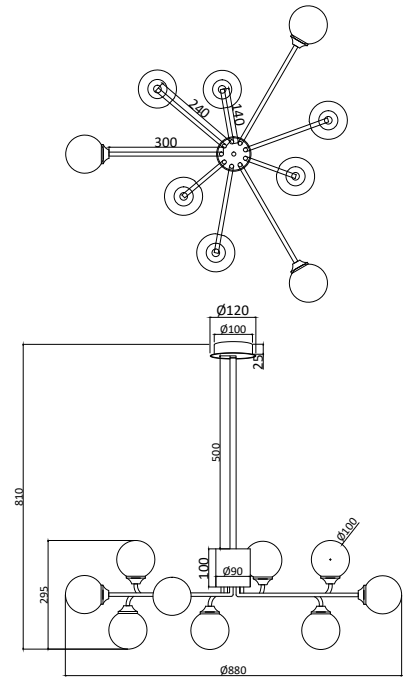

FREYA
TRADITION OF QUALITY

Instruction

FR5120PL-09G

9 x G9 (40W)

Model: FR5120PL-09G
Collection: Modern

Ceiling Lamps