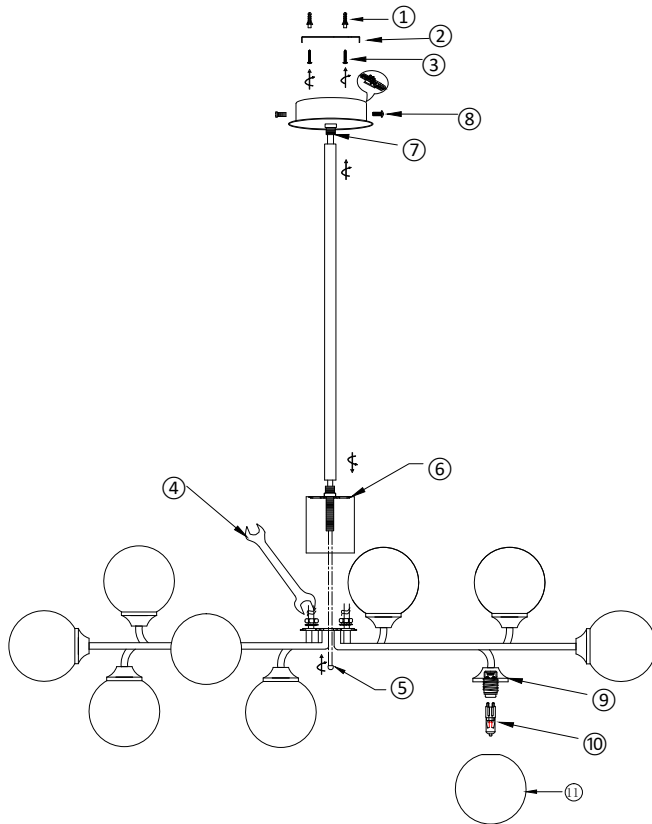

FREYA
TRADITION OF QUALITY

Instruction

FR5120PL-09G

9 x G9 (40W)

Model: FR5120PL-09G
Collection: Modern

Ceiling Lamps