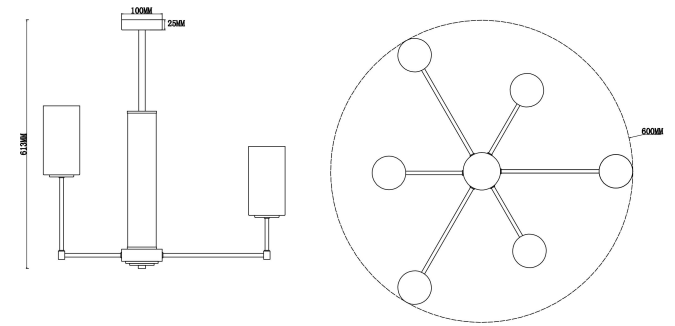

FREYA
TRADITION OF QUALITY

Instruction

FR5184PL-06BS

6xE14 60W

Model: FR5184PL-06BS

Collection: Modern

Pendant Lamps