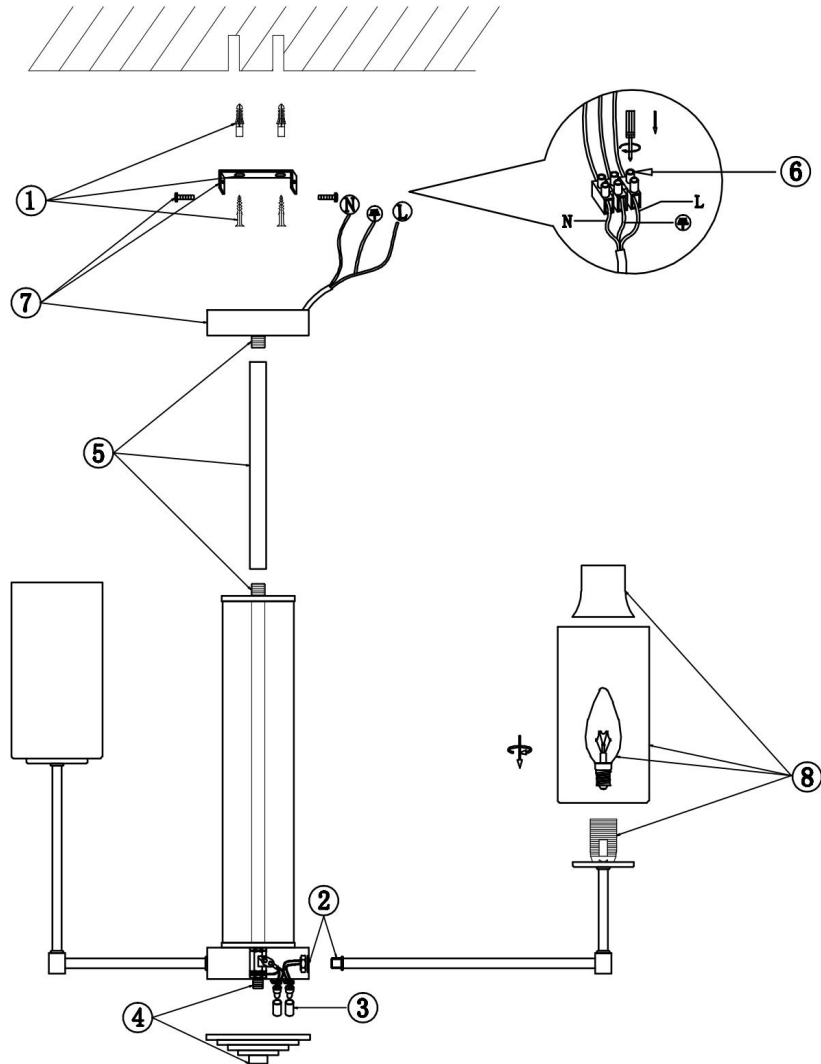

FREYA
TRADITION OF QUALITY

Instruction

FR5184PL-06BS

6xE14 60W

Model: FR5184PL-06BS

Collection: Modern

Pendant Lamps