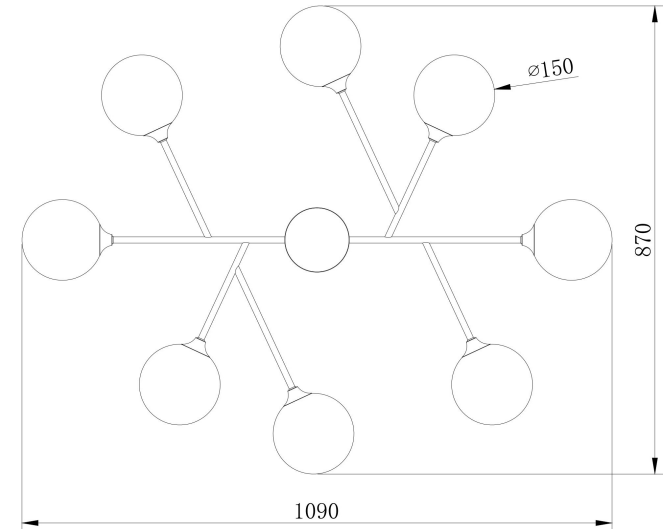

# Instruction

FR5115PL-08BZ

①  
OFF

⑨  
ON

8xG9 40W

Model: FR5115PL-08BZ

Collection: Modern

Pendant Lamps