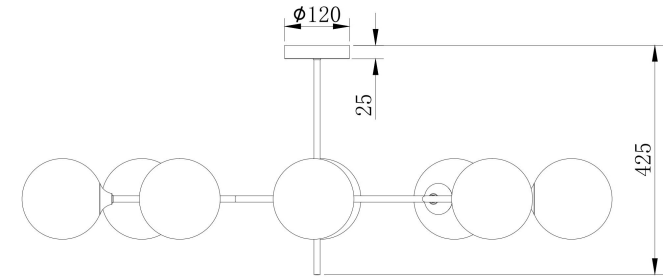

# Instruction

FR5115PL-08BZ

①  
OFF

⑨  
ON

8xG9 40W

Model: FR5115PL-08BZ

Collection: Modern

Pendant Lamps