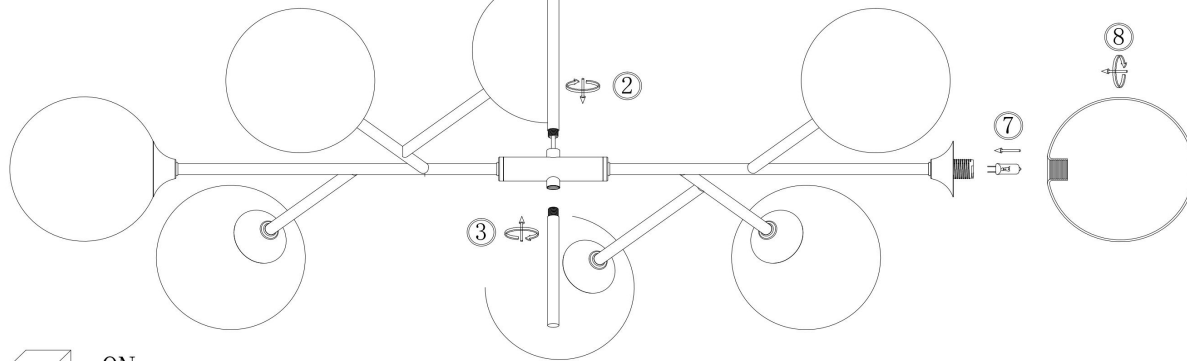

# Instruction

FR5115PL-08BZ

①  
OFF

⑨  
ON

8xG9 40W

Model: FR5115PL-08BZ

Collection: Modern

Pendant Lamps