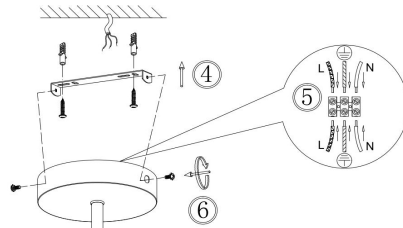

# Instruction

FR5115PL-08BZ

①  
OFF

⑨  
ON

8xG9 40W

Model: FR5115PL-08BZ

Collection: Modern

Pendant Lamps