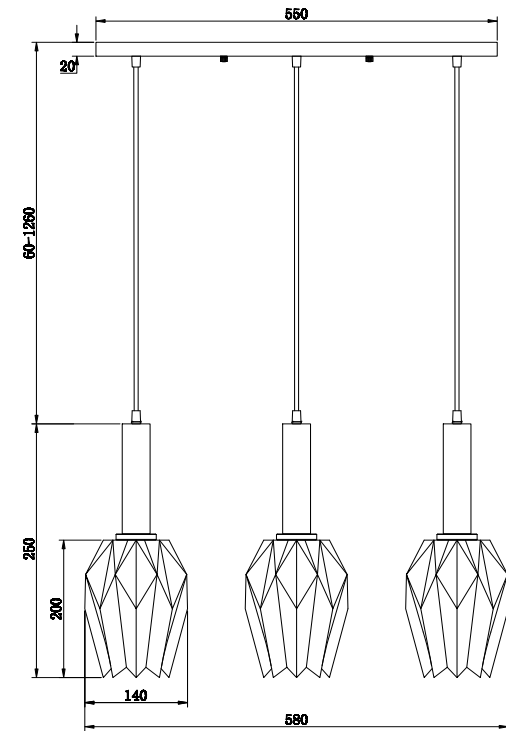

FREYA
TRADITION OF QUALITY

Instruction

FR9001PL-03B

3 x E27 (60W)

Model: FR9001PL-03B

Collection: Loft Market

Pendant Lamps