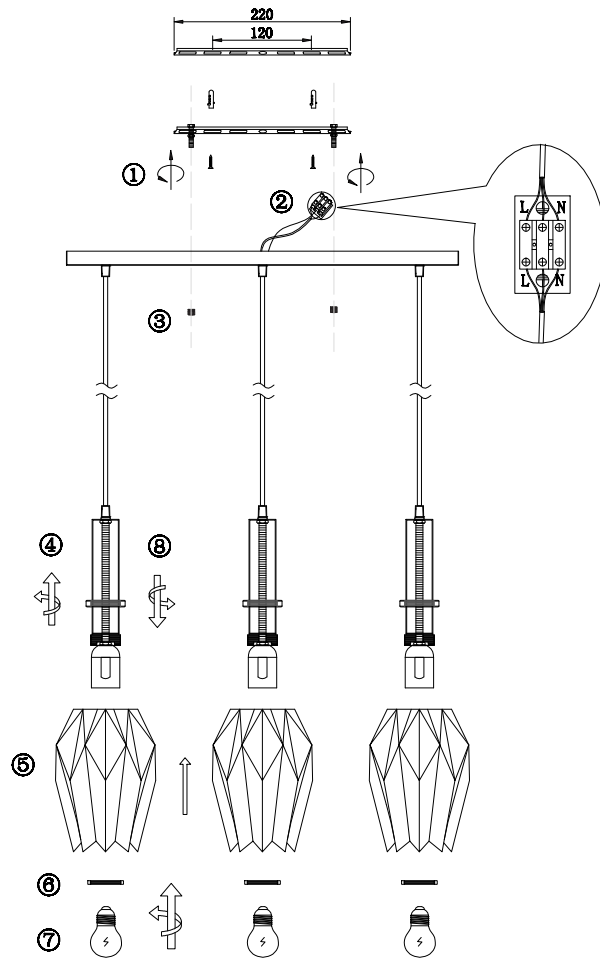

FREYA
TRADITION OF QUALITY

Instruction

FR9001PL-03B

3 x E27 (60W)

Model: FR9001PL-03B

Collection: Loft Market

Pendant Lamps