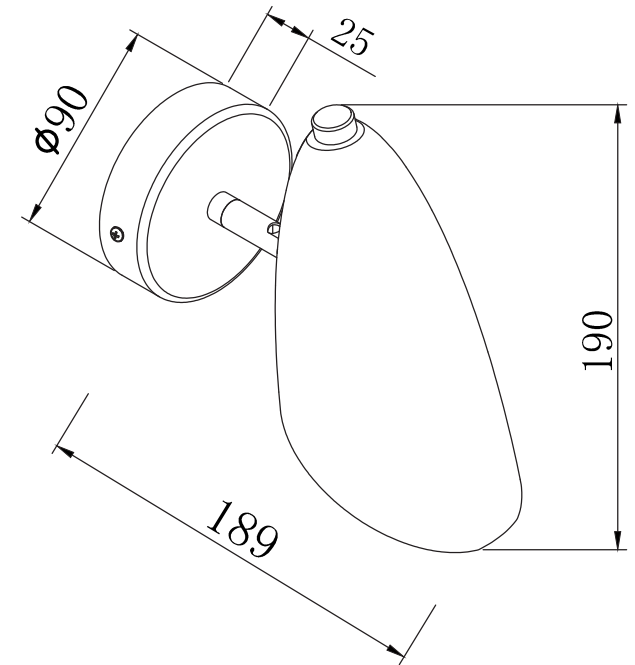

FREYA
TRADITION OF QUALITY

INSTRUCTION

MODEL: FR5852-WL-01-B
WALL LAMP

1 X E14 (40W)

FREYA-LIGHT.COM