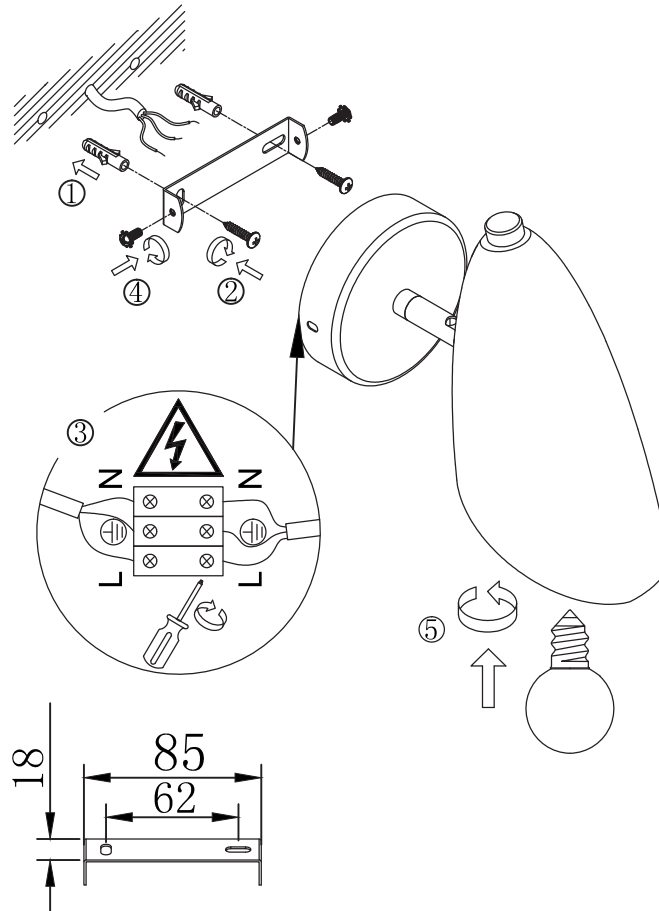

FREYA
TRADITION OF QUALITY

INSTRUCTION

MODEL: FR5852-WL-01-B
WALL LAMP

1 X E14 (40W)

FREYA-LIGHT.COM