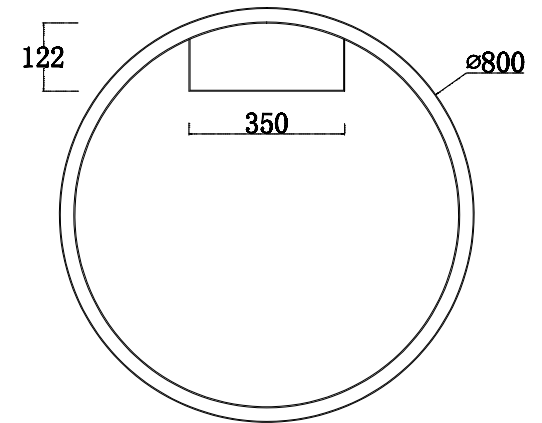

Instruction

MOD058CL-L50B4K

MAX 50W
2400 Lumen

Model: MOD058CL-L50B4K

Collection: Technical

Ceiling Lamps