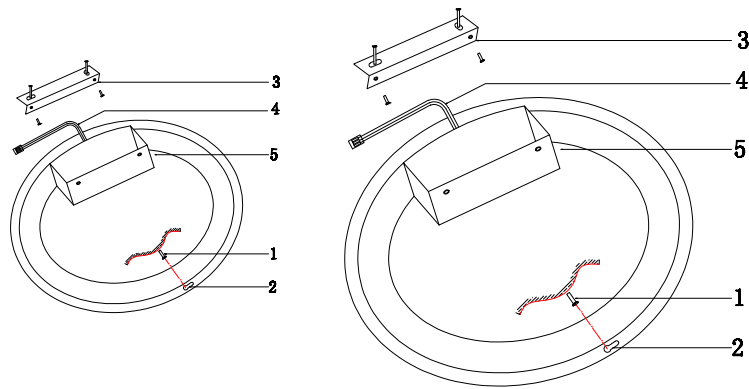

Instruction

MOD058CL-L50B4K

MAX 50W
2400 Lumen

Model: MOD058CL-L50B4K

Collection: Technical

Ceiling Lamps